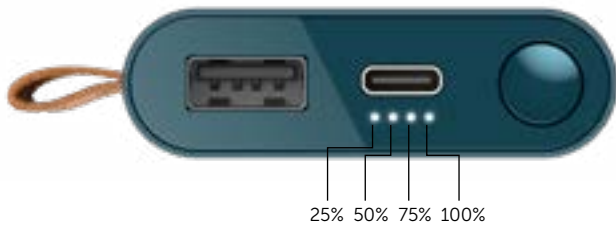

Opladen:	LEDs knipperen
Volledig opgeladen:	Alle LEDs aan
Apparaat opladen:	LEDs knipperen voor 30 sec.
Knop indrukken:	LEDs geven batterij niveau aan

TWEE UITGANGEN?!?:

De USB-C poort kan gebruikt worden om de Powerbank op te laden (input), maar ook om je mobiele apparaten op te laden (output). Om je apparaten te beschermen, zal de Powerbank uitgaan als hij te warm wordt. We raden je aan om hem uit de zon te houden en uit de buurt van verwarmingen en andere warmtebronnen.

OPLADEN? ZO DOE JE DAT:

1. **1. Laad de Powerbank op met de USB-C kabel**
   Tijdens het opladen blijven de LED lichtjes knipperen om aan te geven dat de batterij aan het opladen is.
2. **2. Verbind je apparaat**
   Gebruik een geschikte kabel om je apparaat te verbinden met de Powerbank via de USB-A of USB-C poort.
3. **3. Druk op de knop van de Powerbank**
   De indicatie LED lichtjes knipperen voor 30 seconden.

Klaar! Je smartphone, tablet of ander mobiel apparaat kan er weer tegenaan!

BELANGRIJKE VEILIGHEIDSINSTRUCTIES

Uw veiligheid heeft onze hoogste prioriteit. Deze veiligheidsrichtlijnen zijn opgesteld om u optimaal te laten profiteren van uw Fresh 'n Rebel-producten. Houd u aan het onderstaande om een betrouwbare werking te waarborgen:

- Volg altijd alle instructies en waarschuwingen op.
- Lees alle instructies in de gebruikershandleiding zorgvuldig door voordat u het product gaat gebruiken.
- Open de Powerbank niet; er bevinden zich geen onderdelen in het apparaat die u kunt repareren, en als u het toch doet, komt de garantie te vervallen.
- Gebruik de Powerbank niet in een natte omgeving of onder natte omstandigheden.
- Gebruik de Powerbank niet gedurende lange tijd in of in de buurt van een grote warmtebron, een warmterooster of direct zonlicht. Gebruik de Powerbank alleen in omgevingen waar het tussen de 5 en 45 oC is.
- Dek de Powerbank niet af met papier of andere materialen. Dat kan het koelvermogen van de Powerbank beïnvloeden.

Garantie en beperkingen

Wij garanderen het product tegen defecten in materiaal en vakmanschap gedurende een periode van 2 jaar vanaf de aankoopdatum. Gedurende die periode mogen defecte producten ter reparatie of vervanging worden aangeboden in de winkel waar het product is gekocht. Ander(e) onopzettelijke schade, slijtage, verlies of gebruik dan beschreven in de gebruikershandleiding valt niet onder de garantie.

Productspecificaties Powerbank 6000 mAh

- Batterijvermogen: 6000 mAh
- Invoer: 5V/2.1A (max)
- Uitvoer: 5V/2.1A (max) op 1 USB-A poort, 5V/2.1A (max) op 1 USB-C poort
- Productgewicht: 130g
- Eersteklas veiligheidsvoorzieningen beschermen tegen: overspanning, overstroom, oververhitting, overbelasting, over-ontlading en kortsluiting.