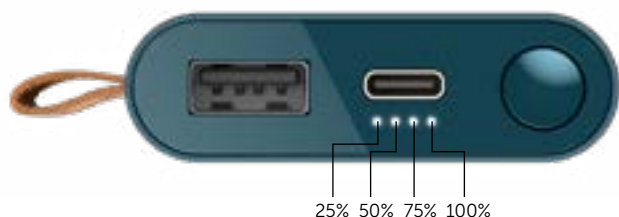

# POWERBANK 6000 mAh

manual

Product code:  
2PB6000 v1 001

Designed by and manufactured on behalf of:  
Sitecom Europe BV NL - 3011 TA, 6

Charging:	LEDs blinking indicating charge
Fully Charged:	All LEDs off
Charging A Device:	LEDs blink for 30sec. indicate charge
Press Button:	LEDs show charge