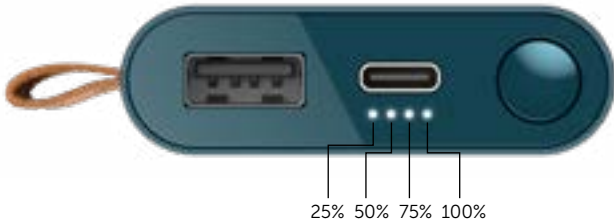

POWERBANK 6000 mAh

In carica:

Completamente carico:

Ricarica di un dispositivo:

Pressione del tasto:

i LED lampeggianti indicano la ricarica

tutti i LED accesi

i LED lampeggiano per 30

secondi, ad indicare la ricarica

i LED indicano la ricarica

DUE USCITE??:

La porta USB-C può essere usata come ingresso per ricaricare la batteria Powerbank e come uscita.

Per proteggere il dispositivo, la batteria Powerbank si spegne quando si surriscalda. Consigliamo di tenerla al riparo dal sole, lontana da elementi riscaldanti o da altri ambienti caldi.

DEVI CARICARE IL POWERBANK? ECCO COME FARE:

1. Carica la batteria Powerbank con il cavo USB-C

Durante la ricarica, i LED lampeggiano per indicare lo stato della carica.

2. Collega il dispositivo

Usa il cavo adatto per il tuo dispositivo per collegare il dispositivo alla batteria Powerbank tramite la porta USB-A o USB-C.

3. Premi il pulsante su Powerbank

I LED della batteria lampeggiano per 30 secondi.

Ecco fatto. Ora il dispositivo è pronto per l'uso.

ISTRUZIONI IMPORTANTI PER LA SICUREZZA

La sicurezza dell'utente è la nostra massima priorità. Queste indicazioni di sicurezza sono state concepite per sfruttare al meglio i prodotti Fresh 'n Rebel. Per garantire un funzionamento affidabile:

- Attenersi sempre scrupolosamente a tutte le istruzioni e le avvertenze.
- Leggere attentamente le istruzioni riportate nel manuale utente prima di utilizzare il prodotto.
- Non aprire Powerbank: non contiene parti riparabili e la sua apertura invalida la garanzia.
- Non utilizzare Powerbank in condizioni di umidità o in ambienti umidi.
- Non utilizzare Powerbank all'interno o nei pressi di una fonte di calore importante, di una griglia di riscaldamento o esponendolo direttamente al sole a lungo. La batteria Powerbank deve essere utilizzata a una temperatura compresa tra 5°C e 45°C.
- Non coprire Powerbank con carta né con altri materiali, per non compromettere la sua capacità di raffreddamento.

Garanzia e limitazioni

Il prodotto è garantito da difetti di materiale e di manodopera in normali condizioni di utilizzo per un periodo di 2 anni dalla data d'acquisto. Nel corso di tale periodo, i prodotti difettosi possono essere portati in riparazione o in sostituzione nel negozio in cui sono stati acquistati. La garanzia non copre danni accidentali, usura e logoramento, perdita accidentale o danni causati da un utilizzo non conforme alle istruzioni riportate nel manuale utente.

Specifiche del prodotto Powerbank 6000 mAh

- Capacità della batteria: 6000 mAh
- Ingresso: 5V/2.1A (max)
- Uscita: 5V/2.1A (max) su 1 porta USB-A, 5V/2.1A (max) su 1 porta USB-C
- Peso del prodotto: 130g
- Eccellenti funzionalità di sicurezza: Protezione da sovratensione, protezione da sovracorrente, protezione da surriscaldamento, protezione da sovraccarico, protezione da scarica eccessiva, protezione da cortocircuito