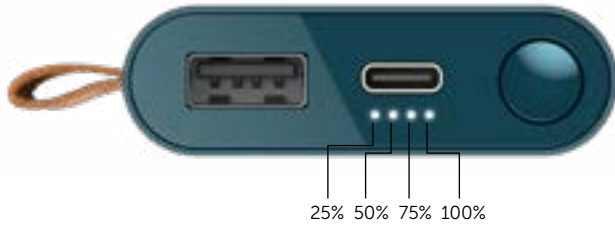

1. Cargando: los ledes se iluminan indicando que se está cargando
2. Completamente cargado: Todos los LED encendidos
3. Cargando un dispositivo: los ledes se iluminan durante 30 segundos, para indicar que se está cargando
4. Un dispositivo completamente cargado: Todos los LED apagados

DOS SALIDAS?!?:

El puerto USB-C se puede usar como una entrada, para cargar la Powerbank, o como una salida.

Para proteger tu dispositivo, la Powerbank se apagará cuando se sobrecaliente. Se recomienda mantenerla alejada del sol, de radiadores y de otros lugares con altas temperaturas.

¿RECARGAR? A CONTINUACIÓN TE DECIMOS CÓMO:

1. **Carga la Powerbank con el cable USB-C**
   Durante la carga, las luces LED se encienden para indicar el estado de carga de la batería.
2. **Conecta tu dispositivo**
   Utiliza el adaptador de cable de tu dispositivo para conectarlo a la Powerbank, ya sea usando el puerto USB-A o USB-C.
3. **Pulsa el botón en la Powerbank**
   Los ledes del indicador de batería se iluminan durante 30 segundos.

¡Hecho! ¡Tu dispositivo estará listo para volver a darlo todo!

INSTRUCCIONES DE SEGURIDAD IMPORTANTES

Tu seguridad es nuestra máxima prioridad. Estas instrucciones de seguridad han sido diseñadas para que puedas sacar el máximo partido de tus productos Fresh 'n Rebel. Para garantizar un funcionamiento seguro:

- Respetar en todo momento todas las instrucciones y advertencias.
- Leer detenidamente todas las instrucciones del manual de usuario antes de utilizar el producto.
- No abras la batería externa portátil (en su interior no se incluyen piezas que se puedan reparar por separado); si lo haces, se anulará la garantía.
- No utilices la batería externa en un entorno húmedo o en condiciones de humedad.
- No utilices la batería externa en las proximidades de una fuente de calor, un orificio de ventilación importante o bajo la luz solar directa durante largos periodos de tiempo. La Powerbank deberá utilizarse a una temperatura ambiente de entre 5 °C y 45 °C (41 °F y 113 °F).
- No cubras la batería externa con papel ni otro tipo de material. Esto podría influir negativamente en su capacidad de refrigeración.

Garantía y limitaciones

Ofrecemos garantía ante posibles defectos materiales y de fabricación, siempre que se trate de un uso normal, durante un periodo de 2 años a partir de la fecha de compra. Durante este periodo, aquellos productos defectuosos podrán ser reparados o sustituidos en la misma tienda que se compraron. La garantía no cubre daños accidentales, desgaste natural por uso, pérdida incidental u otros usos no descritos en las instrucciones del manual de usuario.

Especificaciones del producto Powerbank 3000mAh