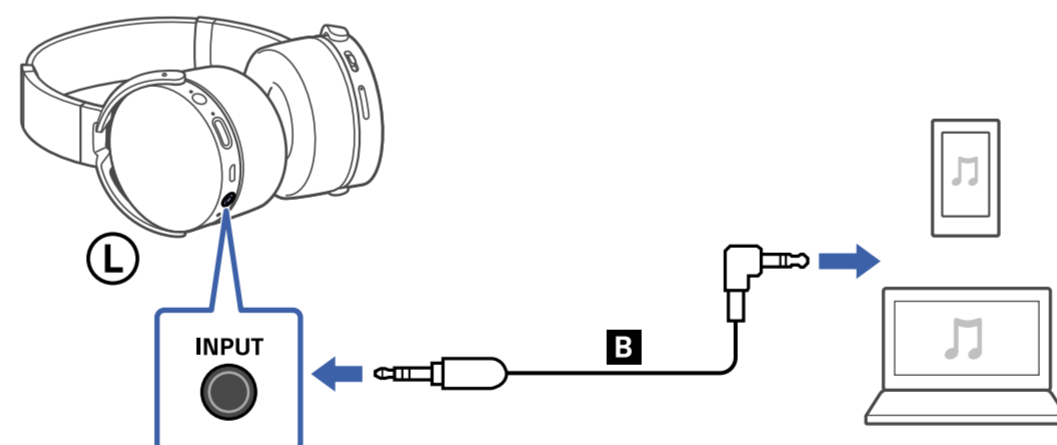

# 3

QR code and link to the Sony Headphones Connect app: <http://www.sony.net/hpc/>

QR code and link to the help page: [http://rd1.sony.net/help/mdr/xb950n1/h\\_zz/](http://rd1.sony.net/help/mdr/xb950n1/h_zz/)