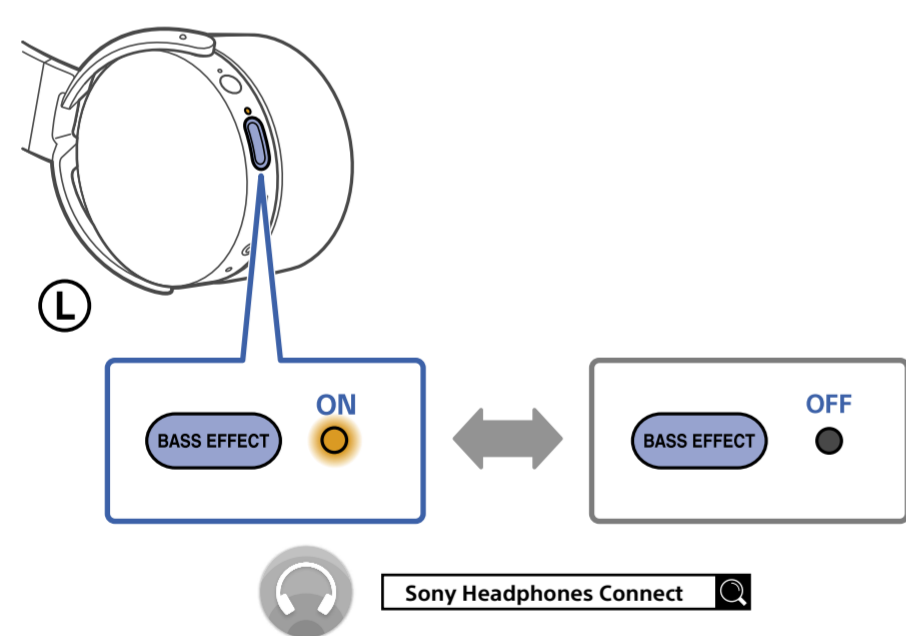

# 3

QR code and link to the Sony Headphones Connect app: <http://www.sony.net/hpc/>

QR code and link to the help page: [http://rd1.sony.net/help/mdr/xb950n1/h\\_zz/](http://rd1.sony.net/help/mdr/xb950n1/h_zz/)