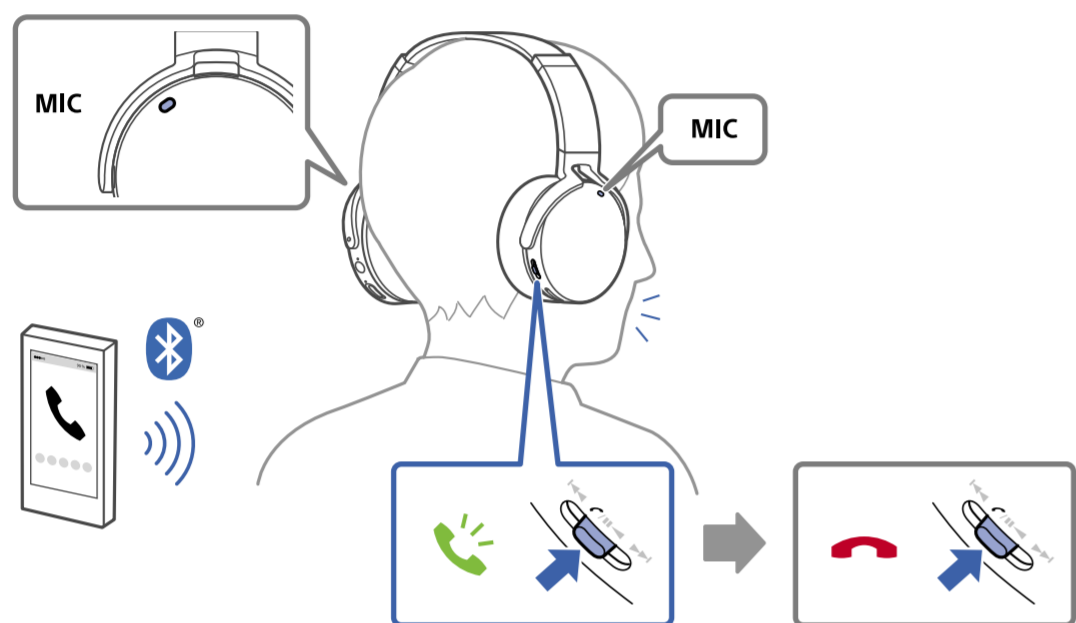

# 3

QR code and link to the Sony Headphones Connect app: <http://www.sony.net/hpc/>

QR code and link to the help page: [http://rd1.sony.net/help/mdr/xb950n1/h\\_zz/](http://rd1.sony.net/help/mdr/xb950n1/h_zz/)