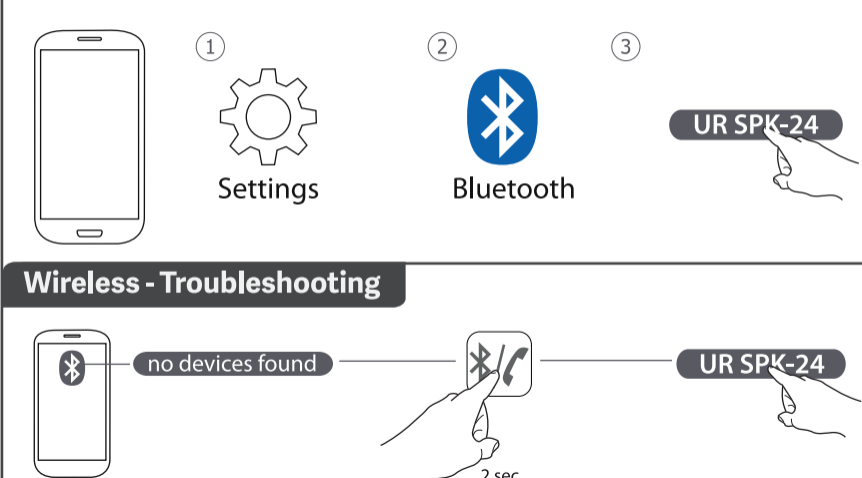

3. Wireless - setup 2/2