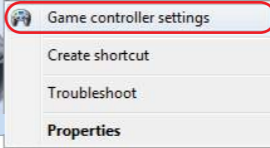

PC

X-input

D-input

TURBO

1X = TURBO

2X = AUTO TURBO

3X = CLEAR

PC

WINDOWS 7

WINDOWS 8/10

①

Control panel

②

Devices and Printers

③

④

⑤