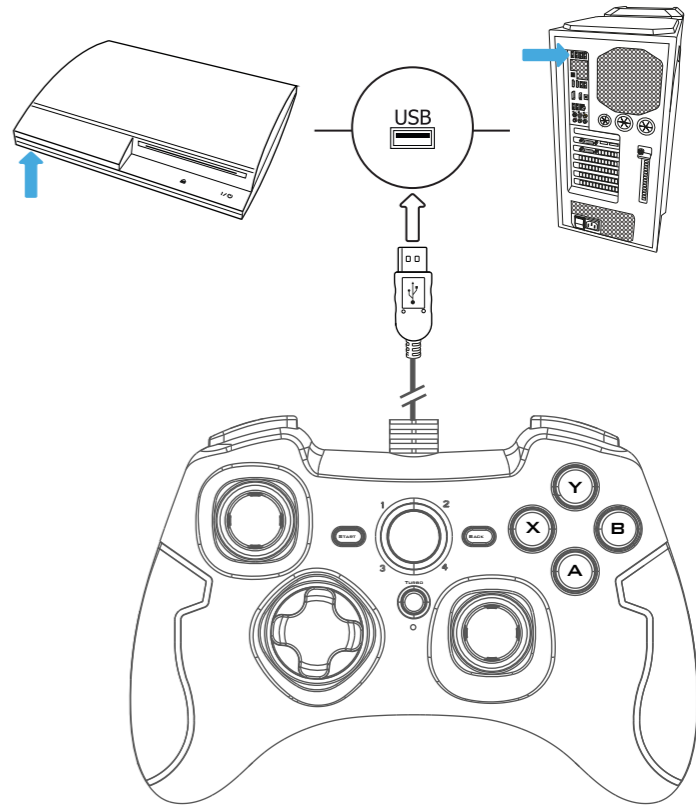

Trust

Gamepad
CXT 560

Installation

www.trust.com/22193/faq

PC

X-input

D-input

TURBO

1X = TURBO

2X = AUTO TURBO

3X = CLEAR

PC

WINDOWS 7

WINDOWS 8/10

①

Control panel