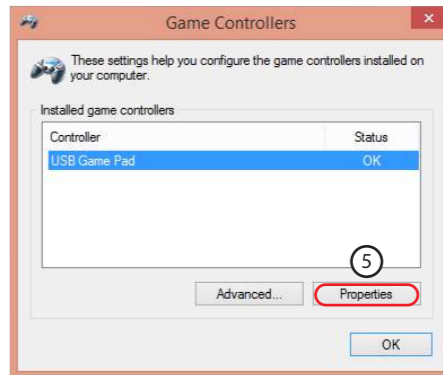

1X = TURBO

2X = AUTO TURBO

3X = CLEAR

PC

WINDOWS 7

WINDOWS 8/10

①

Control panel

②

Devices and Printers

③

④

⑤