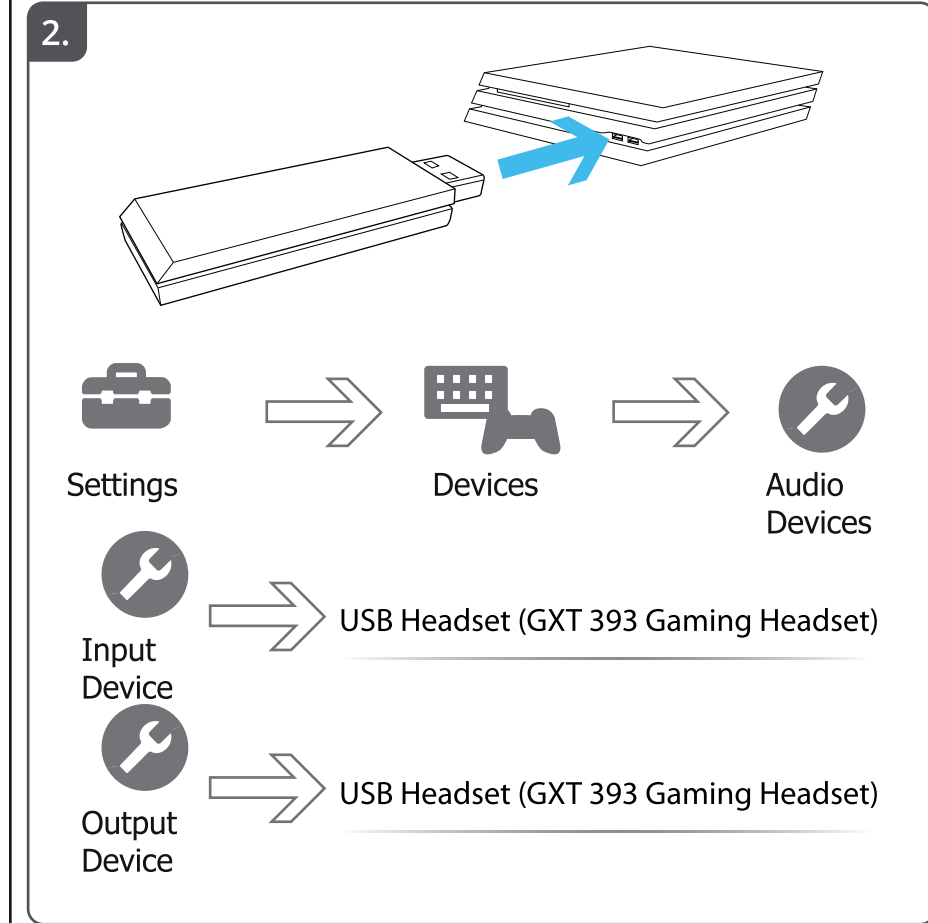

**MAGNA**<sup>7.1</sup> | Wireless Headset

[www.trust.com/22796/faq](http://www.trust.com/22796/faq)

**3.**

**a**

**b**

Open Volume Mixer  
Spatial sound (Off)  
**Playback devices**  
Recording devices  
Sounds  
Troubleshoot sound problems