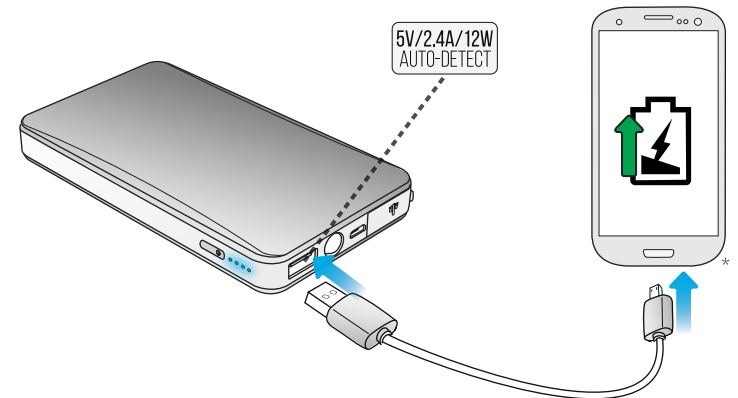

5. CHARGE DEVICE

* NOT INCLUDED