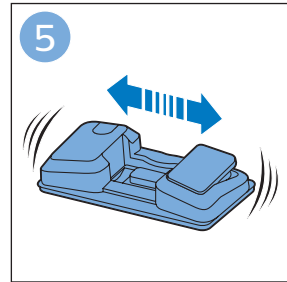

**PHILIPS**

SpeedPro  
Aqua

FC6729, FC6728

	3		10
	4	  	11
	4	  	12
	4	 	13
	5		14
	5	 	15
	6	  	16
	8	  	16
	8	  	17
	9	   FC6729	17
 FC6729	9		18
	10		18

FC6729

FC6729

A composite graphic containing several elements: a line drawing of a shaver head and a blade; a blue icon of a person reading a book; a document icon with a warning symbol and the word 'PHILIPS' at the bottom; the text 'CP0178/01' with a blue arrow pointing to the blade; and the URL 'www.philips.com/register-speedpro-aqua' in blue text.