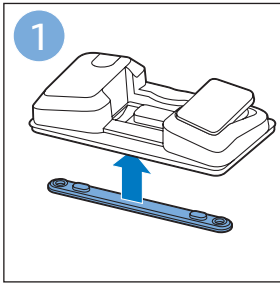

**PHILIPS**

SpeedPro  
Aqua

FC6729, FC6728

	3		10
	4	  	11
	4	  	12
	4	 	13
	5		14
	5	 	15
	6	  	16
	8	  	16
	8	  	17
	9	   FC6729	17
 FC6729	9		18
	10		18

FC6729

FC6729

A composite graphic containing several elements: a line drawing of a shaver head and a blade; a blue icon of a person reading a book; a document icon with a warning symbol and the word 'PHILIPS' at the bottom; the text 'CP0178/01' with a blue arrow pointing to the blade; and the URL 'www.philips.com/register-speedpro-aqua' in blue text.