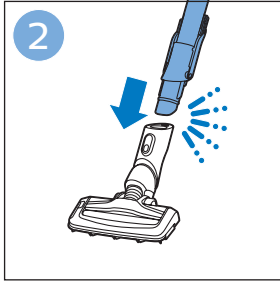

**PHILIPS**

SpeedPro  
Aqua

FC6729, FC6728

	3		10
	4	  	11
	4	  	12
	4	 	13
	5		14
	5	 	15
	6	  	16
	8	  	16
	8	  	17
	9	   FC6729	17
 FC6729	9		18
	10		18

FC6729

FC6729

A composite graphic containing several elements: a line drawing of a shaver head and a blade; a blue icon of a person reading a book; a document icon with a warning symbol and the word 'PHILIPS' at the bottom; the text 'CP0178/01' with a blue arrow pointing to the blade; and the URL 'www.philips.com/register-speedpro-aqua' in blue text.