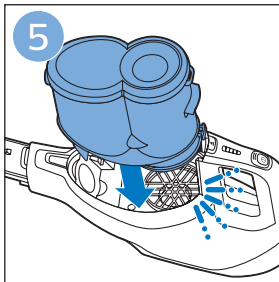

**PHILIPS**

SpeedPro  
Aqua

FC6729, FC6728

	3		10
	4	  	11
	4	  	12
	4	 	13
	5		14
	5	 	15
	6	  	16
	8	  	16
	8	  	17
	9	   FC6729	17
 FC6729	9		18
	10		18

FC6729

FC6729

A composite graphic containing several elements: a line drawing of a shaver head and a blade; a blue icon of a person reading a book; a document icon with a warning symbol and the word 'PHILIPS' at the bottom; the text 'CP0178/01' with a blue arrow pointing to the blade; and the URL 'www.philips.com/register-speedpro-aqua' in blue text.