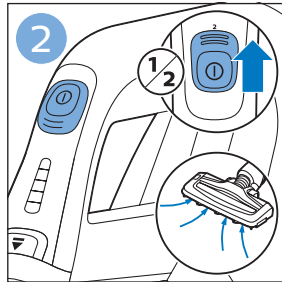

**PHILIPS**

SpeedPro  
Aqua

FC6729, FC6728

	3		10
	4	  	11
	4	  	12
	4	 	13
	5		14
	5	 	15
	6	  	16
	8	  	16
	8	  	17
	9	   FC6729	17
 FC6729	9		18
	10		18

FC6729

FC6729

A composite graphic containing several elements: a line drawing of a shaver head and a blade; a blue icon of a person reading a book; a document icon with a warning symbol and the word 'PHILIPS' at the bottom; the text 'CP0178/01' with a blue arrow pointing to the blade; and the URL 'www.philips.com/register-speedpro-aqua' in blue text.