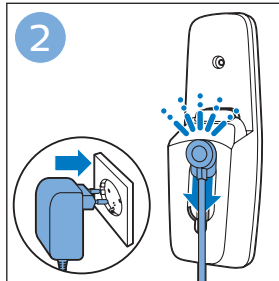

**PHILIPS**

SpeedPro  
Aqua

FC6729, FC6728

	3		10
	4	  	11
	4	  	12
	4	 	13
	5		14
	5	 	15
	6	  	16
	8	  	16
	8	  	17
	9	   FC6729	17
 FC6729	9		18
	10		18

FC6729

FC6729

A composite graphic containing several elements: a line drawing of a shaver head and a blade; a blue icon of a person reading a book; a document icon with a warning symbol and the word 'PHILIPS' at the bottom; the text 'CP0178/01' with a blue arrow pointing to the blade; and the URL 'www.philips.com/register-speedpro-aqua' in blue text.