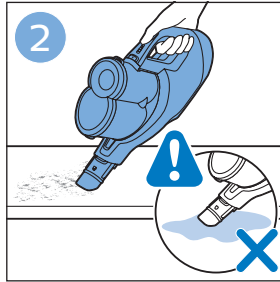

**PHILIPS**

SpeedPro  
Aqua

FC6729, FC6728

	3		10
	4	  	11
	4	  	12
	4	 	13
	5		14
	5	 	15
	6	  	16
	8	  	16
	8	  	17
	9	   FC6729	17
 FC6729	9		18
	10		18

FC6729

FC6729

A composite graphic containing several elements: a line drawing of a shaver head and a blade; a blue icon of a person reading a book; a document icon with a warning symbol and the word 'PHILIPS' at the bottom; the text 'CP0178/01' with a blue arrow pointing to the blade; and the URL 'www.philips.com/register-speedpro-aqua' in blue text.