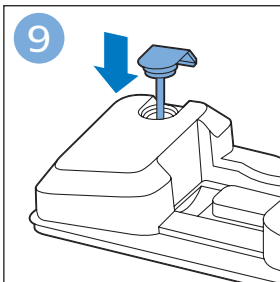

**PHILIPS**

SpeedPro  
Aqua

FC6729, FC6728

	3		10
	4	  	11
	4	  	12
	4	 	13
	5		14
	5	 	15
	6	  	16
	8	  	16
	8	  	17
	9	   FC6729	17
 FC6729	9		18
	10		18

FC6729

FC6729

A composite graphic containing several elements: a line drawing of a shaver head and a blade; a blue icon of a person reading a book; a document icon with a warning symbol and the word 'PHILIPS' at the bottom; the text 'CP0178/01' with a blue arrow pointing to the blade; and the URL 'www.philips.com/register-speedpro-aqua' in blue text.