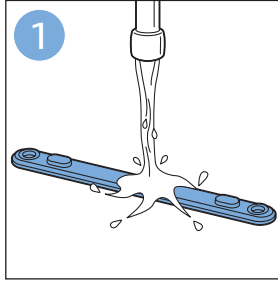

**PHILIPS**

SpeedPro  
Aqua

FC6729, FC6728

	3		10
	4	  	11
	4	  	12
	4	 	13
	5		14
	5	 	15
	6	  	16
	8	  	16
	8	  	17
	9	   FC6729	17
 FC6729	9		18
	10		18

FC6729

FC6729

A composite graphic containing several elements: a line drawing of a shaver head and a blade; a blue icon of a person reading a book; a document icon with a warning symbol and the word 'PHILIPS' at the bottom; the text 'CP0178/01' with a blue arrow pointing to the blade; and the URL 'www.philips.com/register-speedpro-aqua' in blue text.