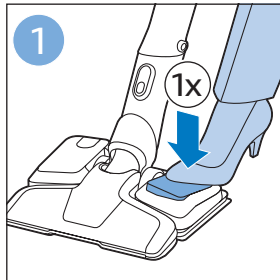

**PHILIPS**

SpeedPro  
Aqua

FC6729, FC6728

	3		10
	4	  	11
	4	  	12
	4	 	13
	5		14
	5	 	15
	6	  	16
	8	  	16
	8	  	17
	9	   FC6729	17
 FC6729	9		18
	10		18

FC6729

FC6729

A composite graphic containing several elements: a line drawing of a shaver head and a blade; a blue icon of a person reading a book; a document icon with a warning symbol and the word 'PHILIPS' at the bottom; the text 'CP0178/01' with a blue arrow pointing to the blade; and the URL 'www.philips.com/register-speedpro-aqua' in blue text.