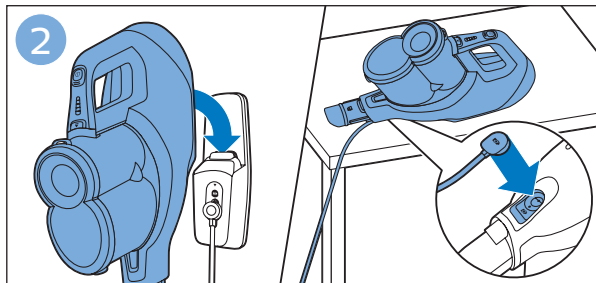

**PHILIPS**

SpeedPro  
Aqua

FC6729, FC6728

	3		10
	4	  	11
	4	  	12
	4	 	13
	5		14
	5	 	15
	6	  	16
	8	  	16
	8	  	17
	9	   FC6729	17
 FC6729	9		18
	10		18

FC6729

FC6729

A composite graphic containing several elements: a line drawing of a shaver head and a blade; a blue icon of a person reading a book; a document icon with a warning symbol and the word 'PHILIPS' at the bottom; the text 'CP0178/01' with a blue arrow pointing to the blade; and the URL 'www.philips.com/register-speedpro-aqua' in blue text.