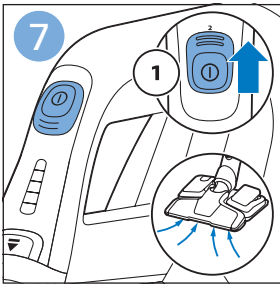

**PHILIPS**

SpeedPro  
Aqua

FC6729, FC6728

	3		10
	4	  	11
	4	  	12
	4	 	13
	5		14
	5	 	15
	6	  	16
	8	  	16
	8	  	17
	9	   FC6729	17
 FC6729	9		18
	10		18

FC6729

FC6729

A composite graphic containing several elements: a line drawing of a shaver head and a blade; a blue icon of a person reading a book; a document icon with a warning symbol and the word 'PHILIPS' at the bottom; the text 'CP0178/01' with a blue arrow pointing to the blade; and the URL 'www.philips.com/register-speedpro-aqua' in blue text.