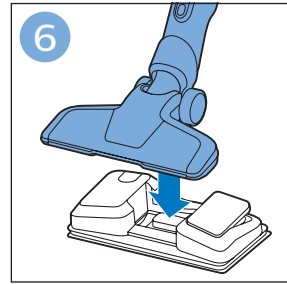

**PHILIPS**

SpeedPro  
Aqua

FC6729, FC6728

	3		10
	4	  	11
	4	  	12
	4	 	13
	5		14
	5	 	15
	6	  	16
	8	  	16
	8	  	17
	9	   FC6729	17
 FC6729	9		18
	10		18

FC6729

FC6729

A composite graphic containing several elements: a line drawing of a shaver head and a blade; a blue icon of a person reading a book; a document icon with a warning symbol and the word 'PHILIPS' at the bottom; the text 'CP0178/01' with a blue arrow pointing to the blade; and the URL 'www.philips.com/register-speedpro-aqua' in blue text.