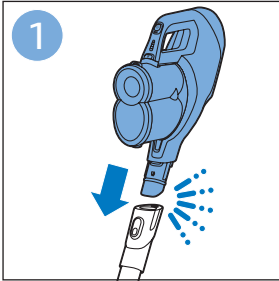

**PHILIPS**

SpeedPro  
Aqua

FC6729, FC6728

	3		10
	4	  	11
	4	  	12
	4	 	13
	5		14
	5	 	15
	6	  	16
	8	  	16
	8	  	17
	9	   FC6729	17
 FC6729	9		18
	10		18

FC6729

FC6729

A composite graphic containing several elements: a line drawing of a shaver head and a blade; a blue icon of a person reading a book; a document icon with a warning symbol and the word 'PHILIPS' at the bottom; the text 'CP0178/01' with a blue arrow pointing to the blade; and the URL 'www.philips.com/register-speedpro-aqua' in blue text.