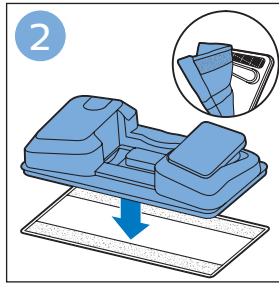

**PHILIPS**

SpeedPro  
Aqua

FC6729, FC6728

	3		10
	4	  	11
	4	  	12
	4	 	13
	5		14
	5	 	15
	6	  	16
	8	  	16
	8	  	17
	9	   FC6729	17
 FC6729	9		18
	10		18

FC6729

FC6729

A composite graphic containing several elements: a line drawing of a shaver head and a blade; a blue icon of a person reading a book; a document icon with a warning symbol and the word 'PHILIPS' at the bottom; the text 'CP0178/01' with a blue arrow pointing to the blade; and the URL 'www.philips.com/register-speedpro-aqua' in blue text.