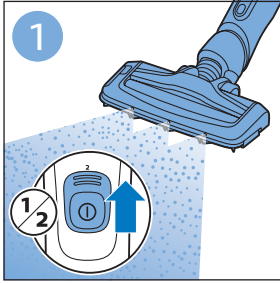

**PHILIPS**

SpeedPro  
Aqua

FC6729, FC6728

	3		10
	4	  	11
	4	  	12
	4	 	13
	5		14
	5	 	15
	6	  	16
	8	  	16
	8	  	17
	9	   FC6729	17
 FC6729	9		18
	10		18

FC6729

FC6729

A composite graphic containing several elements: a line drawing of a shaver head and a blade; a blue icon of a person reading a book; a document icon with a warning symbol and the word 'PHILIPS' at the bottom; the text 'CP0178/01' with a blue arrow pointing to the blade; and the URL 'www.philips.com/register-speedpro-aqua' in blue text.