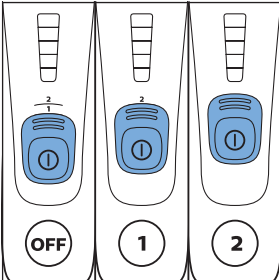

**PHILIPS**

SpeedPro  
Aqua

FC6729, FC6728

	3		10
	4	  	11
	4	  	12
	4	 	13
	5		14
	5	 	15
	6	  	16
	8	  	16
	8	  	17
	9	   FC6729	17
 FC6729	9		18
	10		18

FC6729

FC6729

A composite graphic containing several elements: a line drawing of a shaver head and a blade; a blue icon of a person reading a book; a document icon with a warning symbol and the word 'PHILIPS' at the bottom; the text 'CP0178/01' with a blue arrow pointing to the blade; and the URL 'www.philips.com/register-speedpro-aqua' in blue text.