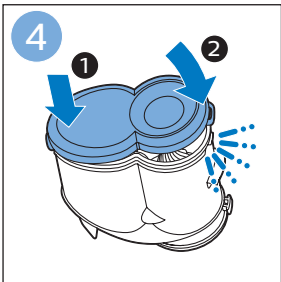

**PHILIPS**

SpeedPro  
Aqua

FC6729, FC6728

	3		10
	4	  	11
	4	  	12
	4	 	13
	5		14
	5	 	15
	6	  	16
	8	  	16
	8	  	17
	9	   FC6729	17
 FC6729	9		18
	10		18

FC6729

FC6729

A composite graphic containing several elements: a line drawing of a shaver head and a blade; a blue icon of a person reading a book; a document icon with a warning symbol and the word 'PHILIPS' at the bottom; the text 'CP0178/01' with a blue arrow pointing to the blade; and the URL 'www.philips.com/register-speedpro-aqua' in blue text.