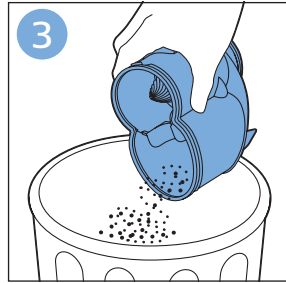

**PHILIPS**

SpeedPro  
Aqua

FC6729, FC6728

	3		10
	4	  	11
	4	  	12
	4	 	13
	5		14
	5	 	15
	6	  	16
	8	  	16
	8	  	17
	9	   FC6729	17
 FC6729	9		18
	10		18

FC6729

FC6729

A composite graphic containing several elements: a line drawing of a shaver head and a blade; a blue icon of a person reading a book; a document icon with a warning symbol and the word 'PHILIPS' at the bottom; the text 'CP0178/01' with a blue arrow pointing to the blade; and the URL 'www.philips.com/register-speedpro-aqua' in blue text.