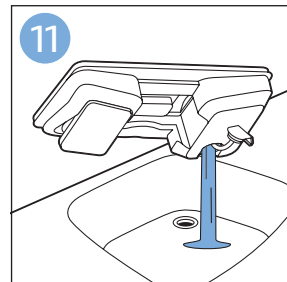

**PHILIPS**

SpeedPro  
Aqua

FC6729, FC6728

	3		10
	4	  	11
	4	  	12
	4	 	13
	5		14
	5	 	15
	6	  	16
	8	  	16
	8	  	17
	9	   FC6729	17
 FC6729	9		18
	10		18

FC6729

FC6729

A composite graphic containing several elements: a line drawing of a shaver head and a blade; a blue icon of a person reading a book; a document icon with a warning symbol and the word 'PHILIPS' at the bottom; the text 'CP0178/01' with a blue arrow pointing to the blade; and the URL 'www.philips.com/register-speedpro-aqua' in blue text.