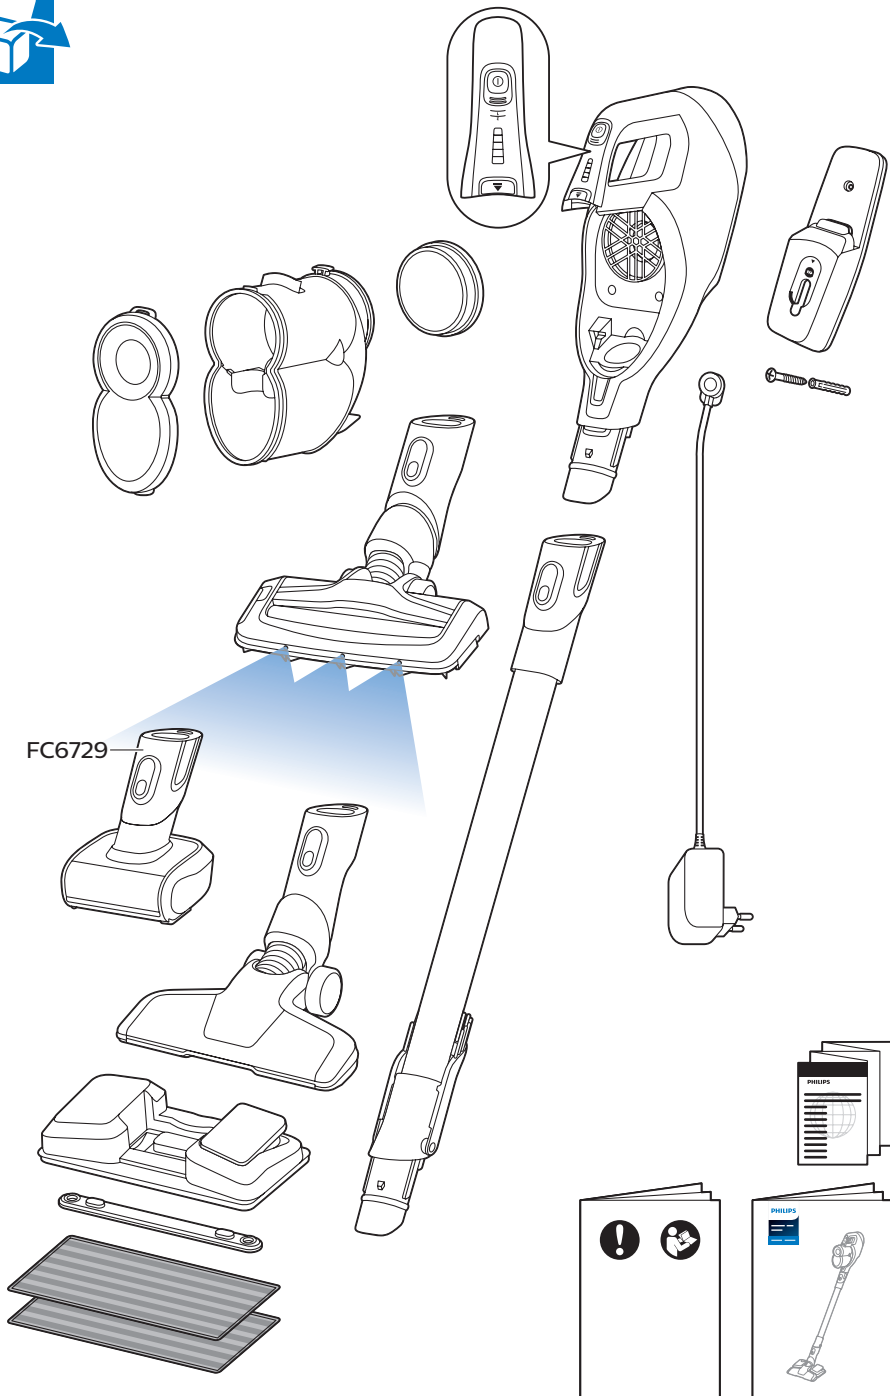

**PHILIPS**

SpeedPro  
Aqua

FC6729, FC6728

	3		10
	4	  	11
	4	  	12
	4	 	13
	5		14
	5	 	15
	6	  	16
	8	  	16
	8	  	17
	9	   FC6729	17
 FC6729	9		18
	10		18

FC6729

FC6729

A composite graphic containing several elements: a line drawing of a shaver head and a blade; a blue icon of a person reading a book; a document icon with a warning symbol and the word 'PHILIPS' at the bottom; the text 'CP0178/01' with a blue arrow pointing to the blade; and the URL 'www.philips.com/register-speedpro-aqua' in blue text.