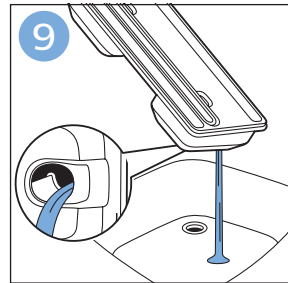

**PHILIPS**

SpeedPro  
Aqua

FC6729, FC6728

	3		10
	4	  	11
	4	  	12
	4	 	13
	5		14
	5	 	15
	6	  	16
	8	  	16
	8	  	17
	9	   FC6729	17
 FC6729	9		18
	10		18

FC6729

FC6729

A composite graphic containing several elements: a line drawing of a shaver head and a blade; a blue icon of a person reading a book; a document icon with a warning symbol and the word 'PHILIPS' at the bottom; the text 'CP0178/01' with a blue arrow pointing to the blade; and the URL 'www.philips.com/register-speedpro-aqua' in blue text.