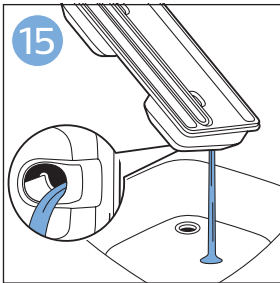

**PHILIPS**

SpeedPro  
Aqua

FC6729, FC6728

	3		10
	4	  	11
	4	  	12
	4	 	13
	5		14
	5	 	15
	6	  	16
	8	  	16
	8	  	17
	9	   FC6729	17
 FC6729	9		18
	10		18

FC6729

FC6729

A composite graphic containing several elements: a line drawing of a shaver head and a blade; a blue icon of a person reading a book; a document icon with a warning symbol and the word 'PHILIPS' at the bottom; the text 'CP0178/01' with a blue arrow pointing to the blade; and the URL 'www.philips.com/register-speedpro-aqua' in blue text.