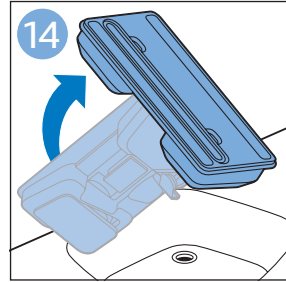

**PHILIPS**

SpeedPro  
Aqua

FC6729, FC6728

	3		10
	4	  	11
	4	  	12
	4	 	13
	5		14
	5	 	15
	6	  	16
	8	  	16
	8	  	17
	9	   FC6729	17
 FC6729	9		18
	10		18

FC6729

FC6729

A composite graphic containing several elements: a line drawing of a shaver head and a blade; a blue icon of a person reading a book; a document icon with a warning symbol and the word 'PHILIPS' at the bottom; the text 'CP0178/01' with a blue arrow pointing to the blade; and the URL 'www.philips.com/register-speedpro-aqua' in blue text.