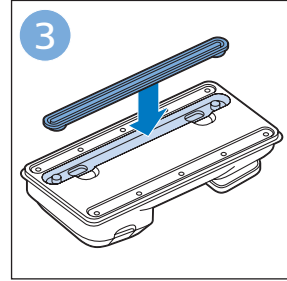

**PHILIPS**

SpeedPro  
Aqua

FC6729, FC6728

	3		10
	4	  	11
	4	  	12
	4	 	13
	5		14
	5	 	15
	6	  	16
	8	  	16
	8	  	17
	9	   FC6729	17
 FC6729	9		18
	10		18

FC6729

FC6729

A composite graphic containing several elements: a line drawing of a shaver head and a blade; a blue icon of a person reading a book; a document icon with a warning symbol and the word 'PHILIPS' at the bottom; the text 'CP0178/01' with a blue arrow pointing to the blade; and the URL 'www.philips.com/register-speedpro-aqua' in blue text.