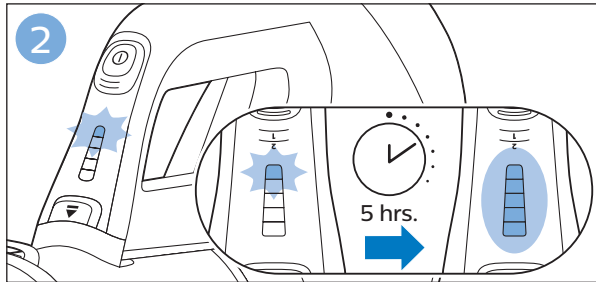

**PHILIPS**

SpeedPro  
Aqua

FC6729, FC6728

	3		10
	4	  	11
	4	  	12
	4	 	13
	5		14
	5	 	15
	6	  	16
	8	  	16
	8	  	17
	9	   FC6729	17
 FC6729	9		18
	10		18

FC6729

FC6729

A composite graphic containing several elements: a line drawing of a shaver head and a blade; a blue icon of a person reading a book; a document icon with a warning symbol and the word 'PHILIPS' at the bottom; the text 'CP0178/01' with a blue arrow pointing to the blade; and the URL 'www.philips.com/register-speedpro-aqua' in blue text.