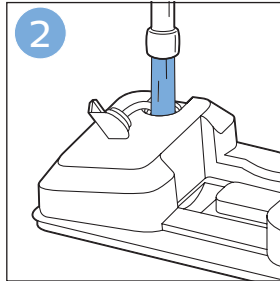

**PHILIPS**

SpeedPro  
Aqua

FC6729, FC6728

	3		10
	4	  	11
	4	  	12
	4	 	13
	5		14
	5	 	15
	6	  	16
	8	  	16
	8	  	17
	9	   FC6729	17
 FC6729	9		18
	10		18

FC6729

FC6729

A composite graphic containing several elements: a line drawing of a shaver head and a blade; a blue icon of a person reading a book; a document icon with a warning symbol and the word 'PHILIPS' at the bottom; the text 'CP0178/01' with a blue arrow pointing to the blade; and the URL 'www.philips.com/register-speedpro-aqua' in blue text.