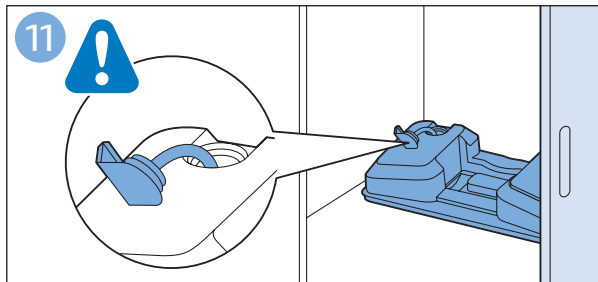

**PHILIPS**

SpeedPro  
Aqua

FC6729, FC6728

	3		10
	4	  	11
	4	  	12
	4	 	13
	5		14
	5	 	15
	6	  	16
	8	  	16
	8	  	17
	9	   FC6729	17
 FC6729	9		18
	10		18

FC6729

FC6729

A composite graphic containing several elements: a line drawing of a shaver head and a blade; a blue icon of a person reading a book; a document icon with a warning symbol and the word 'PHILIPS' at the bottom; the text 'CP0178/01' with a blue arrow pointing to the blade; and the URL 'www.philips.com/register-speedpro-aqua' in blue text.