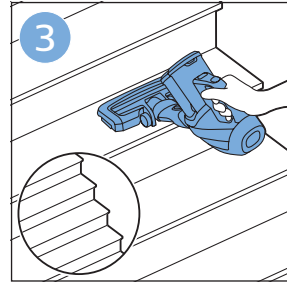

**PHILIPS**

SpeedPro  
Aqua

FC6729, FC6728

	3		10
	4	  	11
	4	  	12
	4	 	13
	5		14
	5	 	15
	6	  	16
	8	  	16
	8	  	17
	9	   FC6729	17
 FC6729	9		18
	10		18

FC6729

FC6729

A composite graphic containing several elements: a line drawing of a shaver head and a blade; a blue icon of a person reading a book; a document icon with a warning symbol and the word 'PHILIPS' at the bottom; the text 'CP0178/01' with a blue arrow pointing to the blade; and the URL 'www.philips.com/register-speedpro-aqua' in blue text.