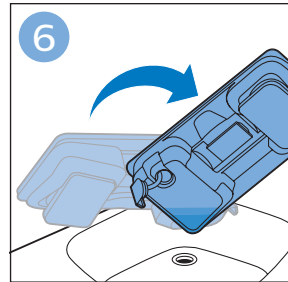

**PHILIPS**

SpeedPro  
Aqua

FC6729, FC6728

	3		10
	4	  	11
	4	  	12
	4	 	13
	5		14
	5	 	15
	6	  	16
	8	  	16
	8	  	17
	9	   FC6729	17
 FC6729	9		18
	10		18

FC6729

FC6729

A composite graphic containing several elements: a line drawing of a shaver head and a blade; a blue icon of a person reading a book; a document icon with a warning symbol and the word 'PHILIPS' at the bottom; the text 'CP0178/01' with a blue arrow pointing to the blade; and the URL 'www.philips.com/register-speedpro-aqua' in blue text.