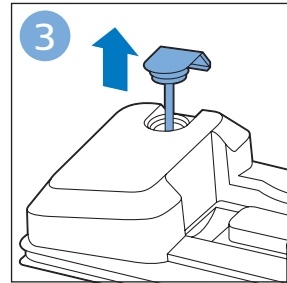

**PHILIPS**

SpeedPro  
Aqua

FC6729, FC6728

	3		10
	4	  	11
	4	  	12
	4	 	13
	5		14
	5	 	15
	6	  	16
	8	  	16
	8	  	17
	9	   FC6729	17
 FC6729	9		18
	10		18

FC6729

FC6729

A composite graphic containing several elements: a line drawing of a shaver head and a blade; a blue icon of a person reading a book; a document icon with a warning symbol and the word 'PHILIPS' at the bottom; the text 'CP0178/01' with a blue arrow pointing to the blade; and the URL 'www.philips.com/register-speedpro-aqua' in blue text.