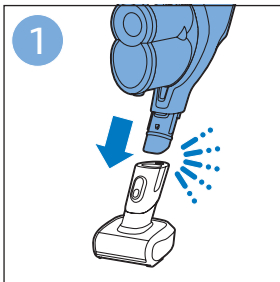

**PHILIPS**

SpeedPro  
Aqua

FC6729, FC6728

	3		10
	4	  	11
	4	  	12
	4	 	13
	5		14
	5	 	15
	6	  	16
	8	  	16
	8	  	17
	9	   FC6729	17
 FC6729	9		18
	10		18

FC6729

FC6729

A composite graphic containing several elements: a line drawing of a shaver head and a blade; a blue icon of a person reading a book; a document icon with a warning symbol and the word 'PHILIPS' at the bottom; the text 'CP0178/01' with a blue arrow pointing to the blade; and the URL 'www.philips.com/register-speedpro-aqua' in blue text.