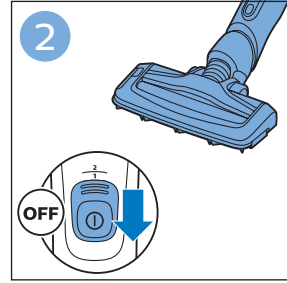

**PHILIPS**

SpeedPro  
Aqua

FC6729, FC6728

	3		10
	4	  	11
	4	  	12
	4	 	13
	5		14
	5	 	15
	6	  	16
	8	  	16
	8	  	17
	9	   FC6729	17
 FC6729	9		18
	10		18

FC6729

FC6729

A composite graphic containing several elements: a line drawing of a shaver head and a blade; a blue icon of a person reading a book; a document icon with a warning symbol and the word 'PHILIPS' at the bottom; the text 'CP0178/01' with a blue arrow pointing to the blade; and the URL 'www.philips.com/register-speedpro-aqua' in blue text.