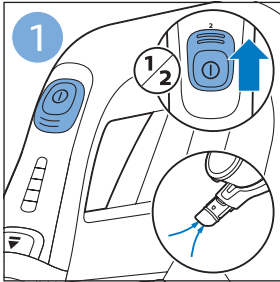

**PHILIPS**

SpeedPro  
Aqua

FC6729, FC6728

	3		10
	4	  	11
	4	  	12
	4	 	13
	5		14
	5	 	15
	6	  	16
	8	  	16
	8	  	17
	9	   FC6729	17
 FC6729	9		18
	10		18

FC6729

FC6729

A composite graphic containing several elements: a line drawing of a shaver head and a blade; a blue icon of a person reading a book; a document icon with a warning symbol and the word 'PHILIPS' at the bottom; the text 'CP0178/01' with a blue arrow pointing to the blade; and the URL 'www.philips.com/register-speedpro-aqua' in blue text.