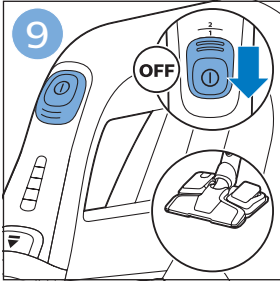

**PHILIPS**

SpeedPro  
Aqua

FC6729, FC6728

	3		10
	4	  	11
	4	  	12
	4	 	13
	5		14
	5	 	15
	6	  	16
	8	  	16
	8	  	17
	9	   FC6729	17
 FC6729	9		18
	10		18

FC6729

FC6729

A composite graphic containing several elements: a line drawing of a shaver head and a blade; a blue icon of a person reading a book; a document icon with a warning symbol and the word 'PHILIPS' at the bottom; the text 'CP0178/01' with a blue arrow pointing to the blade; and the URL 'www.philips.com/register-speedpro-aqua' in blue text.