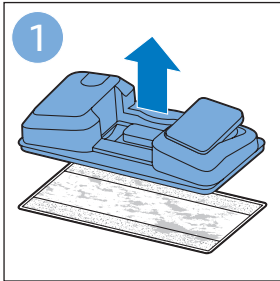

**PHILIPS**

SpeedPro  
Aqua

FC6729, FC6728

	3		10
	4	  	11
	4	  	12
	4	 	13
	5		14
	5	 	15
	6	  	16
	8	  	16
	8	  	17
	9	   FC6729	17
 FC6729	9		18
	10		18

FC6729

FC6729

A composite graphic containing several elements: a line drawing of a shaver head and a blade; a blue icon of a person reading a book; a document icon with a warning symbol and the word 'PHILIPS' at the bottom; the text 'CP0178/01' with a blue arrow pointing to the blade; and the URL 'www.philips.com/register-speedpro-aqua' in blue text.