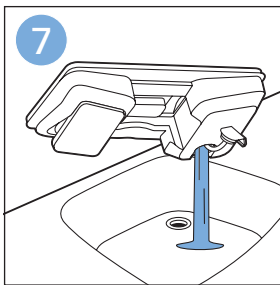

**PHILIPS**

SpeedPro  
Aqua

FC6729, FC6728

	3		10
	4	  	11
	4	  	12
	4	 	13
	5		14
	5	 	15
	6	  	16
	8	  	16
	8	  	17
	9	   FC6729	17
 FC6729	9		18
	10		18

FC6729

FC6729

A composite graphic containing several elements: a line drawing of a shaver head and a blade; a blue icon of a person reading a book; a document icon with a warning symbol and the word 'PHILIPS' at the bottom; the text 'CP0178/01' with a blue arrow pointing to the blade; and the URL 'www.philips.com/register-speedpro-aqua' in blue text.