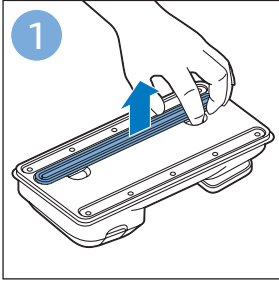

**PHILIPS**

SpeedPro  
Aqua

FC6729, FC6728

	3		10
	4	  	11
	4	  	12
	4	 	13
	5		14
	5	 	15
	6	  	16
	8	  	16
	8	  	17
	9	   FC6729	17
 FC6729	9		18
	10		18

FC6729

FC6729

A composite graphic containing several elements: a line drawing of a shaver head and a blade; a blue icon of a person reading a book; a document icon with a warning symbol and the word 'PHILIPS' at the bottom; the text 'CP0178/01' with a blue arrow pointing to the blade; and the URL 'www.philips.com/register-speedpro-aqua' in blue text.