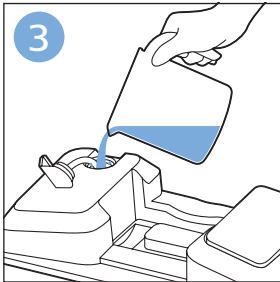

**PHILIPS**

SpeedPro  
Aqua

FC6729, FC6728

	3		10
	4	  	11
	4	  	12
	4	 	13
	5		14
	5	 	15
	6	  	16
	8	  	16
	8	  	17
	9	   FC6729	17
 FC6729	9		18
	10		18

FC6729

FC6729

A composite graphic containing several elements: a line drawing of a shaver head and a blade; a blue icon of a person reading a book; a document icon with a warning symbol and the word 'PHILIPS' at the bottom; the text 'CP0178/01' with a blue arrow pointing to the blade; and the URL 'www.philips.com/register-speedpro-aqua' in blue text.