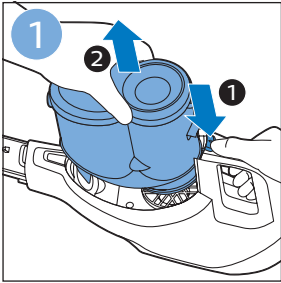

**PHILIPS**

SpeedPro  
Aqua

FC6729, FC6728

	3		10
	4	  	11
	4	  	12
	4	 	13
	5		14
	5	 	15
	6	  	16
	8	  	16
	8	  	17
	9	   FC6729	17
 FC6729	9		18
	10		18

FC6729

FC6729

A composite graphic containing several elements: a line drawing of a shaver head and a blade; a blue icon of a person reading a book; a document icon with a warning symbol and the word 'PHILIPS' at the bottom; the text 'CP0178/01' with a blue arrow pointing to the blade; and the URL 'www.philips.com/register-speedpro-aqua' in blue text.