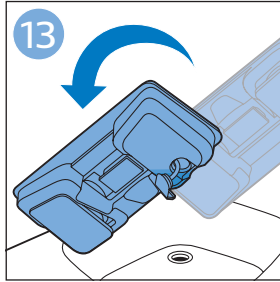

**PHILIPS**

SpeedPro  
Aqua

FC6729, FC6728

	3		10
	4	  	11
	4	  	12
	4	 	13
	5		14
	5	 	15
	6	  	16
	8	  	16
	8	  	17
	9	   FC6729	17
 FC6729	9		18
	10		18

FC6729

FC6729

A composite graphic containing several elements: a line drawing of a shaver head and a blade; a blue icon of a person reading a book; a document icon with a warning symbol and the word 'PHILIPS' at the bottom; the text 'CP0178/01' with a blue arrow pointing to the blade; and the URL 'www.philips.com/register-speedpro-aqua' in blue text.