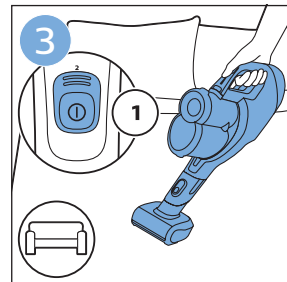

**PHILIPS**

SpeedPro  
Aqua

FC6729, FC6728

	3		10
	4	  	11
	4	  	12
	4	 	13
	5		14
	5	 	15
	6	  	16
	8	  	16
	8	  	17
	9	   FC6729	17
 FC6729	9		18
	10		18

FC6729

FC6729

A composite graphic containing several elements: a line drawing of a shaver head and a blade; a blue icon of a person reading a book; a document icon with a warning symbol and the word 'PHILIPS' at the bottom; the text 'CP0178/01' with a blue arrow pointing to the blade; and the URL 'www.philips.com/register-speedpro-aqua' in blue text.