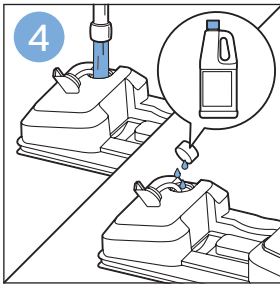

**PHILIPS**

SpeedPro  
Aqua

FC6729, FC6728

	3		10
	4	  	11
	4	  	12
	4	 	13
	5		14
	5	 	15
	6	  	16
	8	  	16
	8	  	17
	9	   FC6729	17
 FC6729	9		18
	10		18

FC6729

FC6729

A composite graphic containing several elements: a line drawing of a shaver head and a blade; a blue icon of a person reading a book; a document icon with a warning symbol and the word 'PHILIPS' at the bottom; the text 'CP0178/01' with a blue arrow pointing to the blade; and the URL 'www.philips.com/register-speedpro-aqua' in blue text.