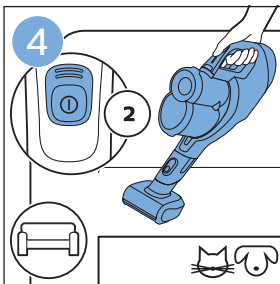

**PHILIPS**

SpeedPro  
Aqua

FC6729, FC6728

	3		10
	4	  	11
	4	  	12
	4	 	13
	5		14
	5	 	15
	6	  	16
	8	  	16
	8	  	17
	9	   FC6729	17
 FC6729	9		18
	10		18

FC6729

FC6729

A composite graphic containing several elements: a line drawing of a shaver head and a blade; a blue icon of a person reading a book; a document icon with a warning symbol and the word 'PHILIPS' at the bottom; the text 'CP0178/01' with a blue arrow pointing to the blade; and the URL 'www.philips.com/register-speedpro-aqua' in blue text.