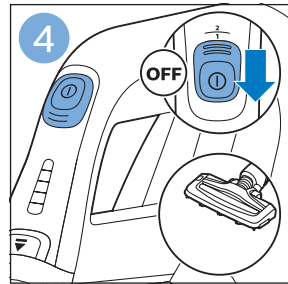

**PHILIPS**

SpeedPro  
Aqua

FC6729, FC6728

	3		10
	4	  	11
	4	  	12
	4	 	13
	5		14
	5	 	15
	6	  	16
	8	  	16
	8	  	17
	9	   FC6729	17
 FC6729	9		18
	10		18

FC6729

FC6729

A composite graphic containing several elements: a line drawing of a shaver head and a blade; a blue icon of a person reading a book; a document icon with a warning symbol and the word 'PHILIPS' at the bottom; the text 'CP0178/01' with a blue arrow pointing to the blade; and the URL 'www.philips.com/register-speedpro-aqua' in blue text.