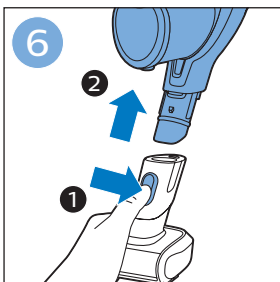

**PHILIPS**

SpeedPro  
Aqua

FC6729, FC6728

	3		10
	4	  	11
	4	  	12
	4	 	13
	5		14
	5	 	15
	6	  	16
	8	  	16
	8	  	17
	9	   FC6729	17
 FC6729	9		18
	10		18

FC6729

FC6729

A composite graphic containing several elements: a line drawing of a shaver head and a blade; a blue icon of a person reading a book; a document icon with a warning symbol and the word 'PHILIPS' at the bottom; the text 'CP0178/01' with a blue arrow pointing to the blade; and the URL 'www.philips.com/register-speedpro-aqua' in blue text.