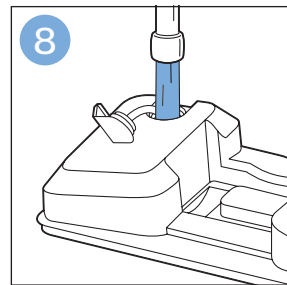

**PHILIPS**

SpeedPro  
Aqua

FC6729, FC6728

	3		10
	4	  	11
	4	  	12
	4	 	13
	5		14
	5	 	15
	6	  	16
	8	  	16
	8	  	17
	9	   FC6729	17
 FC6729	9		18
	10		18

FC6729

FC6729

A composite graphic containing several elements: a line drawing of a shaver head and a blade; a blue icon of a person reading a book; a document icon with a warning symbol and the word 'PHILIPS' at the bottom; the text 'CP0178/01' with a blue arrow pointing to the blade; and the URL 'www.philips.com/register-speedpro-aqua' in blue text.