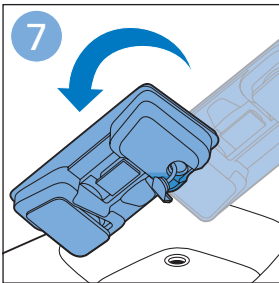

**PHILIPS**

SpeedPro  
Aqua

FC6729, FC6728

	3		10
	4	  	11
	4	  	12
	4	 	13
	5		14
	5	 	15
	6	  	16
	8	  	16
	8	  	17
	9	   FC6729	17
 FC6729	9		18
	10		18

FC6729

FC6729

A composite graphic containing several elements: a line drawing of a shaver head and a blade; a blue icon of a person reading a book; a document icon with a warning symbol and the word 'PHILIPS' at the bottom; the text 'CP0178/01' with a blue arrow pointing to the blade; and the URL 'www.philips.com/register-speedpro-aqua' in blue text.