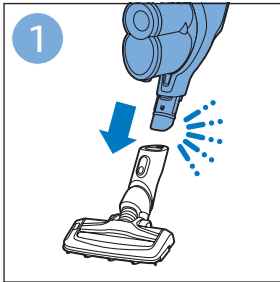

**PHILIPS**

SpeedPro  
Aqua

FC6729, FC6728

	3		10
	4	  	11
	4	  	12
	4	 	13
	5		14
	5	 	15
	6	  	16
	8	  	16
	8	  	17
	9	   FC6729	17
 FC6729	9		18
	10		18

FC6729

FC6729

A composite graphic containing several elements: a line drawing of a shaver head and a blade; a blue icon of a person reading a book; a document icon with a warning symbol and the word 'PHILIPS' at the bottom; the text 'CP0178/01' with a blue arrow pointing to the blade; and the URL 'www.philips.com/register-speedpro-aqua' in blue text.