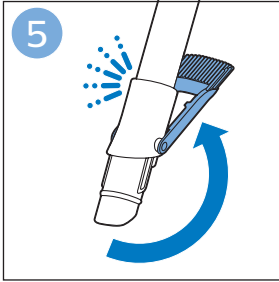

**PHILIPS**

SpeedPro  
Aqua

FC6729, FC6728

	3		10
	4	  	11
	4	  	12
	4	 	13
	5		14
	5	 	15
	6	  	16
	8	  	16
	8	  	17
	9	   FC6729	17
 FC6729	9		18
	10		18

FC6729

FC6729

A composite graphic containing several elements: a line drawing of a shaver head and a blade; a blue icon of a person reading a book; a document icon with a warning symbol and the word 'PHILIPS' at the bottom; the text 'CP0178/01' with a blue arrow pointing to the blade; and the URL 'www.philips.com/register-speedpro-aqua' in blue text.