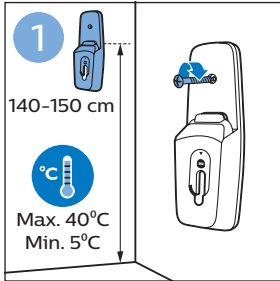

**PHILIPS**

SpeedPro  
Aqua

FC6729, FC6728

	3		10
	4	  	11
	4	  	12
	4	 	13
	5		14
	5	 	15
	6	  	16
	8	  	16
	8	  	17
	9	   FC6729	17
 FC6729	9		18
	10		18

FC6729

FC6729

A composite graphic containing several elements: a line drawing of a shaver head and a blade; a blue icon of a person reading a book; a document icon with a warning symbol and the word 'PHILIPS' at the bottom; the text 'CP0178/01' with a blue arrow pointing to the blade; and the URL 'www.philips.com/register-speedpro-aqua' in blue text.