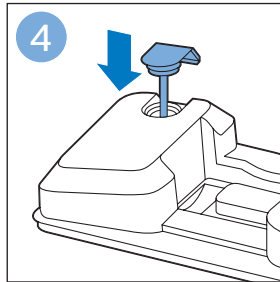

**PHILIPS**

SpeedPro  
Aqua

FC6729, FC6728

	3		10
	4	  	11
	4	  	12
	4	 	13
	5		14
	5	 	15
	6	  	16
	8	  	16
	8	  	17
	9	   FC6729	17
 FC6729	9		18
	10		18

FC6729

FC6729

A composite graphic containing several elements: a line drawing of a shaver head and a blade; a blue icon of a person reading a book; a document icon with a warning symbol and the word 'PHILIPS' at the bottom; the text 'CP0178/01' with a blue arrow pointing to the blade; and the URL 'www.philips.com/register-speedpro-aqua' in blue text.