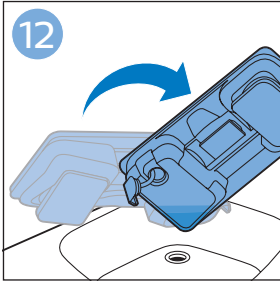

**PHILIPS**

SpeedPro  
Aqua

FC6729, FC6728

	3		10
	4	  	11
	4	  	12
	4	 	13
	5		14
	5	 	15
	6	  	16
	8	  	16
	8	  	17
	9	   FC6729	17
 FC6729	9		18
	10		18

FC6729

FC6729

A composite graphic containing several elements: a line drawing of a shaver head and a blade; a blue icon of a person reading a book; a document icon with a warning symbol and the word 'PHILIPS' at the bottom; the text 'CP0178/01' with a blue arrow pointing to the blade; and the URL 'www.philips.com/register-speedpro-aqua' in blue text.