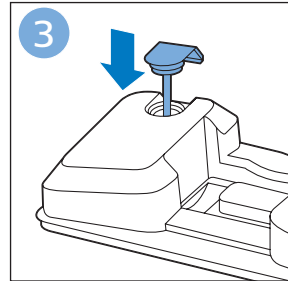

**PHILIPS**

SpeedPro  
Aqua

FC6729, FC6728

	3		10
	4	  	11
	4	  	12
	4	 	13
	5		14
	5	 	15
	6	  	16
	8	  	16
	8	  	17
	9	   FC6729	17
 FC6729	9		18
	10		18

FC6729

FC6729

A composite graphic containing several elements: a line drawing of a shaver head and a blade; a blue icon of a person reading a book; a document icon with a warning symbol and the word 'PHILIPS' at the bottom; the text 'CP0178/01' with a blue arrow pointing to the blade; and the URL 'www.philips.com/register-speedpro-aqua' in blue text.