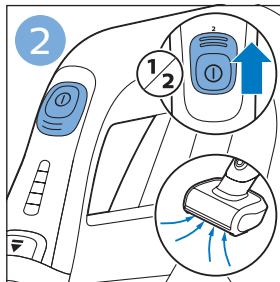

**PHILIPS**

SpeedPro  
Aqua

FC6729, FC6728

	3		10
	4	  	11
	4	  	12
	4	 	13
	5		14
	5	 	15
	6	  	16
	8	  	16
	8	  	17
	9	   FC6729	17
 FC6729	9		18
	10		18

FC6729

FC6729

A composite graphic containing several elements: a line drawing of a shaver head and a blade; a blue icon of a person reading a book; a document icon with a warning symbol and the word 'PHILIPS' at the bottom; the text 'CP0178/01' with a blue arrow pointing to the blade; and the URL 'www.philips.com/register-speedpro-aqua' in blue text.