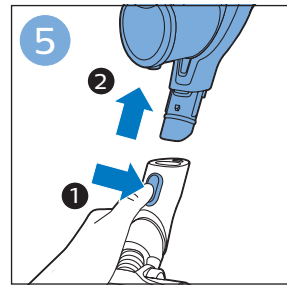

**PHILIPS**

SpeedPro  
Aqua

FC6729, FC6728

	3		10
	4	  	11
	4	  	12
	4	 	13
	5		14
	5	 	15
	6	  	16
	8	  	16
	8	  	17
	9	   FC6729	17
 FC6729	9		18
	10		18

FC6729

FC6729

A composite graphic containing several elements: a line drawing of a shaver head and a blade; a blue icon of a person reading a book; a document icon with a warning symbol and the word 'PHILIPS' at the bottom; the text 'CP0178/01' with a blue arrow pointing to the blade; and the URL 'www.philips.com/register-speedpro-aqua' in blue text.