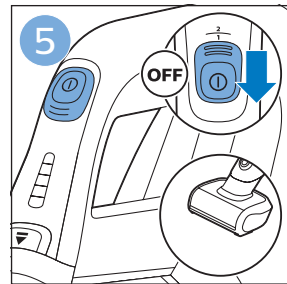

**PHILIPS**

SpeedPro  
Aqua

FC6729, FC6728

	3		10
	4	  	11
	4	  	12
	4	 	13
	5		14
	5	 	15
	6	  	16
	8	  	16
	8	  	17
	9	   FC6729	17
 FC6729	9		18
	10		18

FC6729

FC6729

A composite graphic containing several elements: a line drawing of a shaver head and a blade; a blue icon of a person reading a book; a document icon with a warning symbol and the word 'PHILIPS' at the bottom; the text 'CP0178/01' with a blue arrow pointing to the blade; and the URL 'www.philips.com/register-speedpro-aqua' in blue text.