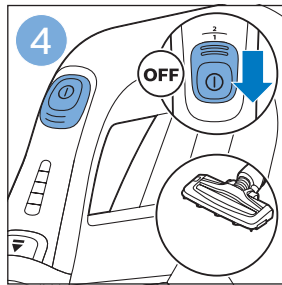

**PHILIPS**

SpeedPro  
Aqua

FC6729, FC6728

	3		10
	4	  	11
	4	  	12
	4	 	13
	5		14
	5	 	15
	6	  	16
	8	  	16
	8	  	17
	9	   FC6729	17
 FC6729	9		18
	10		18

FC6729

FC6729

A composite graphic containing several elements: a line drawing of a shaver head and a blade; a blue icon of a person reading a book; a document icon with a warning symbol and the word 'PHILIPS' at the bottom; the text 'CP0178/01' with a blue arrow pointing to the blade; and the URL 'www.philips.com/register-speedpro-aqua' in blue text.