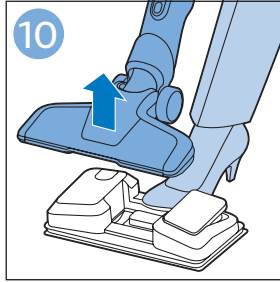

**PHILIPS**

SpeedPro  
Aqua

FC6729, FC6728

	3		10
	4	  	11
	4	  	12
	4	 	13
	5		14
	5	 	15
	6	  	16
	8	  	16
	8	  	17
	9	   FC6729	17
 FC6729	9		18
	10		18

FC6729

FC6729

A composite graphic containing several elements: a line drawing of a shaver head and a blade; a blue icon of a person reading a book; a document icon with a warning symbol and the word 'PHILIPS' at the bottom; the text 'CP0178/01' with a blue arrow pointing to the blade; and the URL 'www.philips.com/register-speedpro-aqua' in blue text.