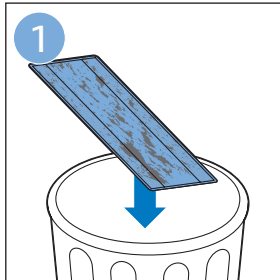

**PHILIPS**

SpeedPro  
Aqua

FC6729, FC6728

	3		10
	4	  	11
	4	  	12
	4	 	13
	5		14
	5	 	15
	6	  	16
	8	  	16
	8	  	17
	9	   FC6729	17
 FC6729	9		18
	10		18

FC6729

FC6729

A composite graphic containing several elements: a line drawing of a shaver head and a blade; a blue icon of a person reading a book; a document icon with a warning symbol and the word 'PHILIPS' at the bottom; the text 'CP0178/01' with a blue arrow pointing to the blade; and the URL 'www.philips.com/register-speedpro-aqua' in blue text.