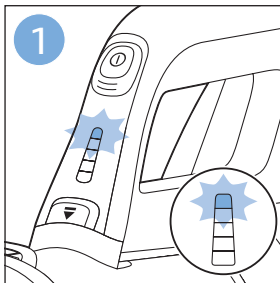

**PHILIPS**

SpeedPro  
Aqua

FC6729, FC6728

	3		10
	4	  	11
	4	  	12
	4	 	13
	5		14
	5	 	15
	6	  	16
	8	  	16
	8	  	17
	9	   FC6729	17
 FC6729	9		18
	10		18

FC6729

FC6729

A composite graphic containing several elements: a line drawing of a shaver head and a blade; a blue icon of a person reading a book; a document icon with a warning symbol and the word 'PHILIPS' at the bottom; the text 'CP0178/01' with a blue arrow pointing to the blade; and the URL 'www.philips.com/register-speedpro-aqua' in blue text.