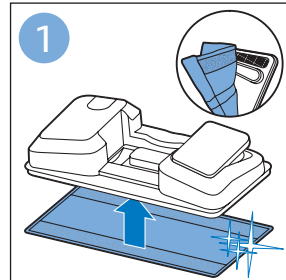

**PHILIPS**

SpeedPro  
Aqua

FC6729, FC6728

	3		10
	4	  	11
	4	  	12
	4	 	13
	5		14
	5	 	15
	6	  	16
	8	  	16
	8	  	17
	9	   FC6729	17
 FC6729	9		18
	10		18

FC6729

FC6729

A composite graphic containing several elements: a line drawing of a shaver head and a blade; a blue icon of a person reading a book; a document icon with a warning symbol and the word 'PHILIPS' at the bottom; the text 'CP0178/01' with a blue arrow pointing to the blade; and the URL 'www.philips.com/register-speedpro-aqua' in blue text.