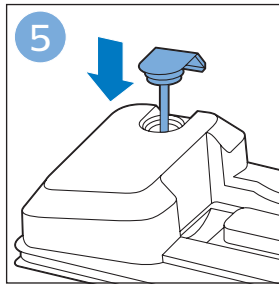

**PHILIPS**

SpeedPro  
Aqua

FC6729, FC6728

	3		10
	4	  	11
	4	  	12
	4	 	13
	5		14
	5	 	15
	6	  	16
	8	  	16
	8	  	17
	9	   FC6729	17
 FC6729	9		18
	10		18

FC6729

FC6729

A composite graphic containing several elements: a line drawing of a shaver head and a blade; a blue icon of a person reading a book; a document icon with a warning symbol and the word 'PHILIPS' at the bottom; the text 'CP0178/01' with a blue arrow pointing to the blade; and the URL 'www.philips.com/register-speedpro-aqua' in blue text.