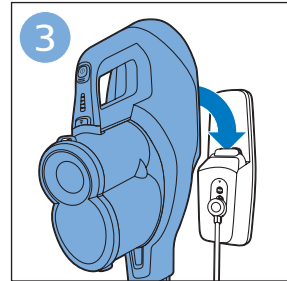

**PHILIPS**

SpeedPro  
Aqua

FC6729, FC6728

	3		10
	4	  	11
	4	  	12
	4	 	13
	5		14
	5	 	15
	6	  	16
	8	  	16
	8	  	17
	9	   FC6729	17
 FC6729	9		18
	10		18

FC6729

FC6729

A composite graphic containing several elements: a line drawing of a shaver head and a blade; a blue icon of a person reading a book; a document icon with a warning symbol and the word 'PHILIPS' at the bottom; the text 'CP0178/01' with a blue arrow pointing to the blade; and the URL 'www.philips.com/register-speedpro-aqua' in blue text.