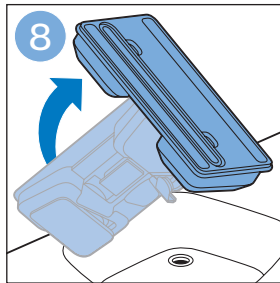

**PHILIPS**

SpeedPro  
Aqua

FC6729, FC6728

	3		10
	4	  	11
	4	  	12
	4	 	13
	5		14
	5	 	15
	6	  	16
	8	  	16
	8	  	17
	9	   FC6729	17
 FC6729	9		18
	10		18

FC6729

FC6729

A composite graphic containing several elements: a line drawing of a shaver head and a blade; a blue icon of a person reading a book; a document icon with a warning symbol and the word 'PHILIPS' at the bottom; the text 'CP0178/01' with a blue arrow pointing to the blade; and the URL 'www.philips.com/register-speedpro-aqua' in blue text.