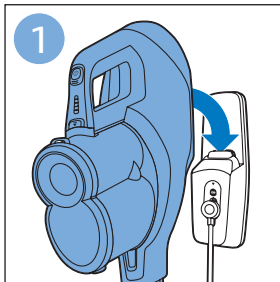

**PHILIPS**

SpeedPro  
Aqua

FC6729, FC6728

	3		10
	4	  	11
	4	  	12
	4	 	13
	5		14
	5	 	15
	6	  	16
	8	  	16
	8	  	17
	9	   FC6729	17
 FC6729	9		18
	10		18

FC6729

FC6729

A composite graphic containing several elements: a line drawing of a shaver head and a blade; a blue icon of a person reading a book; a document icon with a warning symbol and the word 'PHILIPS' at the bottom; the text 'CP0178/01' with a blue arrow pointing to the blade; and the URL 'www.philips.com/register-speedpro-aqua' in blue text.