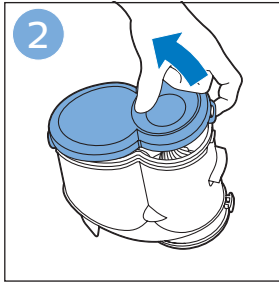

**PHILIPS**

SpeedPro  
Aqua

FC6729, FC6728

	3		10
	4	  	11
	4	  	12
	4	 	13
	5		14
	5	 	15
	6	  	16
	8	  	16
	8	  	17
	9	   FC6729	17
 FC6729	9		18
	10		18

FC6729

FC6729

A composite graphic containing several elements: a line drawing of a shaver head and a blade; a blue icon of a person reading a book; a document icon with a warning symbol and the word 'PHILIPS' at the bottom; the text 'CP0178/01' with a blue arrow pointing to the blade; and the URL 'www.philips.com/register-speedpro-aqua' in blue text.