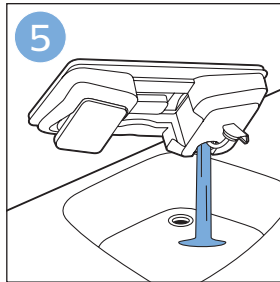

**PHILIPS**

SpeedPro  
Aqua

FC6729, FC6728

	3		10
	4	  	11
	4	  	12
	4	 	13
	5		14
	5	 	15
	6	  	16
	8	  	16
	8	  	17
	9	   FC6729	17
 FC6729	9		18
	10		18

FC6729

FC6729

A composite graphic containing several elements: a line drawing of a shaver head and a blade; a blue icon of a person reading a book; a document icon with a warning symbol and the word 'PHILIPS' at the bottom; the text 'CP0178/01' with a blue arrow pointing to the blade; and the URL 'www.philips.com/register-speedpro-aqua' in blue text.