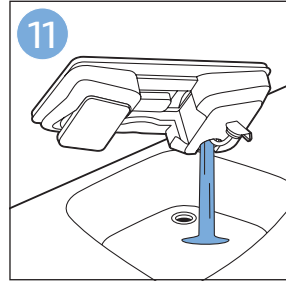

**PHILIPS**

SpeedPro  
Aqua

FC6729, FC6728

	3		10
	4	  	11
	4	  	12
	4	 	13
	5		14
	5	 	15
	6	  	16
	8	  	16
	8	  	17
	9	   FC6729	17
 FC6729	9		18
	10		18

FC6729

FC6729

A composite graphic containing several elements: a line drawing of a shaver head and a blade; a blue icon of a person reading a book; a document icon with a warning symbol and the word 'PHILIPS' at the bottom; the text 'CP0178/01' with a blue arrow pointing to the blade; and the URL 'www.philips.com/register-speedpro-aqua' in blue text.