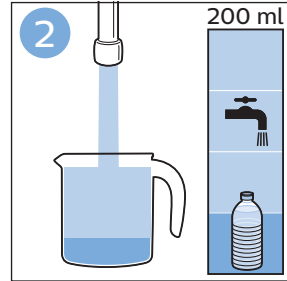

**PHILIPS**

SpeedPro  
Aqua

FC6729, FC6728

	3		10
	4	  	11
	4	  	12
	4	 	13
	5		14
	5	 	15
	6	  	16
	8	  	16
	8	  	17
	9	   FC6729	17
 FC6729	9		18
	10		18

FC6729

FC6729

A composite graphic containing several elements: a line drawing of a shaver head and a blade; a blue icon of a person reading a book; a document icon with a warning symbol and the word 'PHILIPS' at the bottom; the text 'CP0178/01' with a blue arrow pointing to the blade; and the URL 'www.philips.com/register-speedpro-aqua' in blue text.