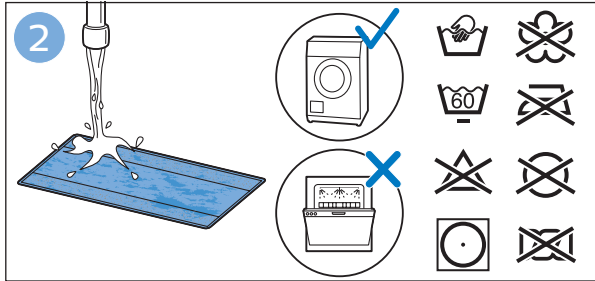

**PHILIPS**

SpeedPro  
Aqua

FC6729, FC6728

	3		10
	4	  	11
	4	  	12
	4	 	13
	5		14
	5	 	15
	6	  	16
	8	  	16
	8	  	17
	9	   FC6729	17
 FC6729	9		18
	10		18

FC6729

FC6729

A composite graphic containing several elements: a line drawing of a shaver head and a blade; a blue icon of a person reading a book; a document icon with a warning symbol and the word 'PHILIPS' at the bottom; the text 'CP0178/01' with a blue arrow pointing to the blade; and the URL 'www.philips.com/register-speedpro-aqua' in blue text.