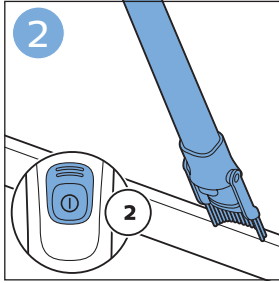

**PHILIPS**

SpeedPro  
Aqua

FC6729, FC6728

	3		10
	4	  	11
	4	  	12
	4	 	13
	5		14
	5	 	15
	6	  	16
	8	  	16
	8	  	17
	9	   FC6729	17
 FC6729	9		18
	10		18

FC6729

FC6729

A composite graphic containing several elements: a line drawing of a shaver head and a blade; a blue icon of a person reading a book; a document icon with a warning symbol and the word 'PHILIPS' at the bottom; the text 'CP0178/01' with a blue arrow pointing to the blade; and the URL 'www.philips.com/register-speedpro-aqua' in blue text.