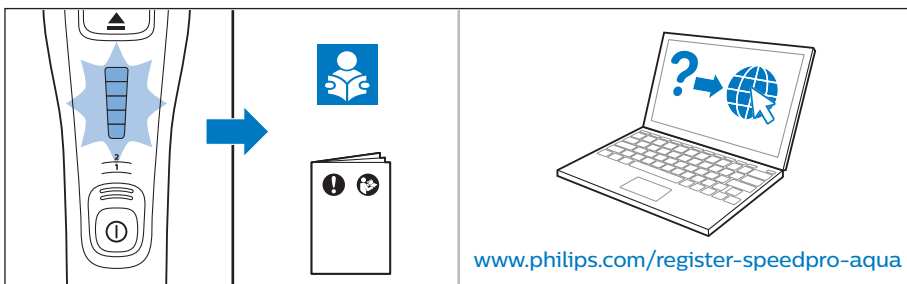

- **EN** Addendum to operational documentation
- **RU** Дополнение к эксплуатационной документации
- **KK** Қосымша пайдалану құжаттамасын