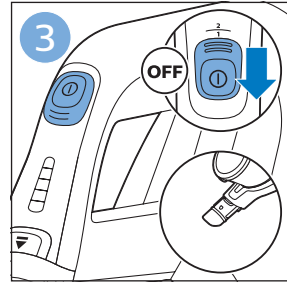

**PHILIPS**

SpeedPro  
Aqua

FC6729, FC6728

	3		10
	4	  	11
	4	  	12
	4	 	13
	5		14
	5	 	15
	6	  	16
	8	  	16
	8	  	17
	9	   FC6729	17
 FC6729	9		18
	10		18

FC6729

FC6729

A composite graphic containing several elements: a line drawing of a shaver head and a blade; a blue icon of a person reading a book; a document icon with a warning symbol and the word 'PHILIPS' at the bottom; the text 'CP0178/01' with a blue arrow pointing to the blade; and the URL 'www.philips.com/register-speedpro-aqua' in blue text.