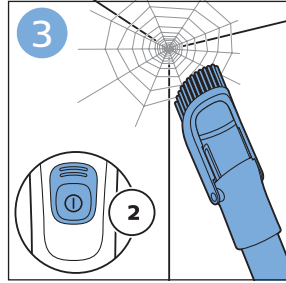

**PHILIPS**

SpeedPro  
Aqua

FC6729, FC6728

	3		10
	4	  	11
	4	  	12
	4	 	13
	5		14
	5	 	15
	6	  	16
	8	  	16
	8	  	17
	9	   FC6729	17
 FC6729	9		18
	10		18

FC6729

FC6729

A composite graphic containing several elements: a line drawing of a shaver head and a blade; a blue icon of a person reading a book; a document icon with a warning symbol and the word 'PHILIPS' at the bottom; the text 'CP0178/01' with a blue arrow pointing to the blade; and the URL 'www.philips.com/register-speedpro-aqua' in blue text.