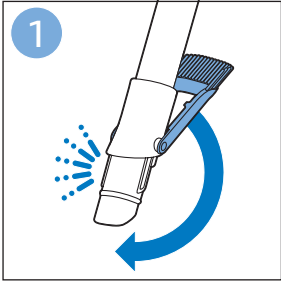

**PHILIPS**

SpeedPro  
Aqua

FC6729, FC6728

	3		10
	4	  	11
	4	  	12
	4	 	13
	5		14
	5	 	15
	6	  	16
	8	  	16
	8	  	17
	9	   FC6729	17
 FC6729	9		18
	10		18

FC6729

FC6729

A composite graphic containing several elements: a line drawing of a shaver head and a blade; a blue icon of a person reading a book; a document icon with a warning symbol and the word 'PHILIPS' at the bottom; the text 'CP0178/01' with a blue arrow pointing to the blade; and the URL 'www.philips.com/register-speedpro-aqua' in blue text.