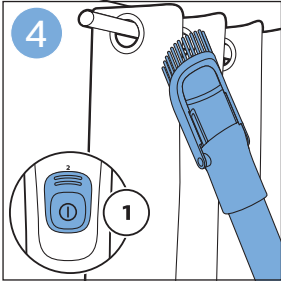

**PHILIPS**

SpeedPro  
Aqua

FC6729, FC6728

	3		10
	4	  	11
	4	  	12
	4	 	13
	5		14
	5	 	15
	6	  	16
	8	  	16
	8	  	17
	9	   FC6729	17
 FC6729	9		18
	10		18

FC6729

FC6729

A composite graphic containing several elements: a line drawing of a shaver head and a blade; a blue icon of a person reading a book; a document icon with a warning symbol and the word 'PHILIPS' at the bottom; the text 'CP0178/01' with a blue arrow pointing to the blade; and the URL 'www.philips.com/register-speedpro-aqua' in blue text.