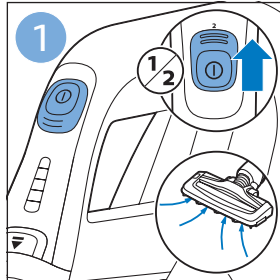

**PHILIPS**

SpeedPro  
Aqua

FC6729, FC6728

	3		10
	4	  	11
	4	  	12
	4	 	13
	5		14
	5	 	15
	6	  	16
	8	  	16
	8	  	17
	9	   FC6729	17
 FC6729	9		18
	10		18

FC6729

FC6729

A composite graphic containing several elements: a line drawing of a shaver head and a blade; a blue icon of a person reading a book; a document icon with a warning symbol and the word 'PHILIPS' at the bottom; the text 'CP0178/01' with a blue arrow pointing to the blade; and the URL 'www.philips.com/register-speedpro-aqua' in blue text.