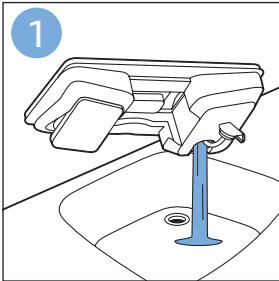

**PHILIPS**

SpeedPro  
Aqua

FC6729, FC6728

	3		10
	4	  	11
	4	  	12
	4	 	13
	5		14
	5	 	15
	6	  	16
	8	  	16
	8	  	17
	9	   FC6729	17
 FC6729	9		18
	10		18

FC6729

FC6729

A composite graphic containing several elements: a line drawing of a shaver head and a blade; a blue icon of a person reading a book; a document icon with a warning symbol and the word 'PHILIPS' at the bottom; the text 'CP0178/01' with a blue arrow pointing to the blade; and the URL 'www.philips.com/register-speedpro-aqua' in blue text.