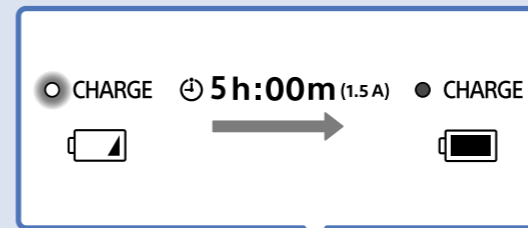

1

2

SRS-XB33

Android™ iPhone

3