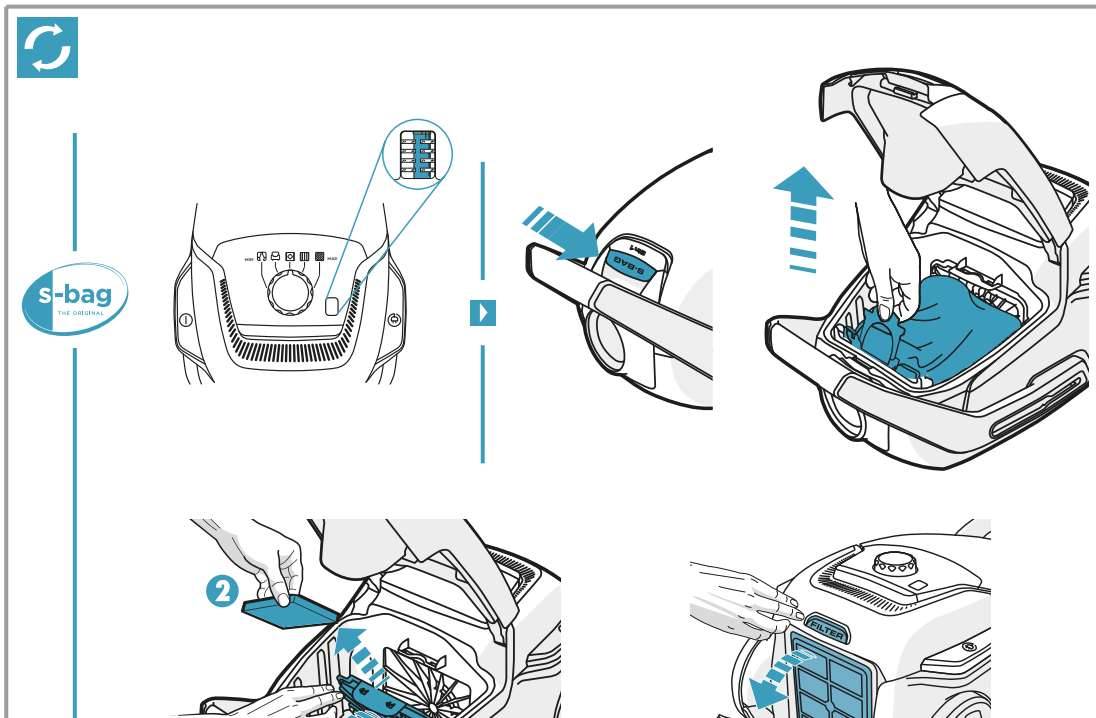

* Certain models only | Suivant les modèles | بعض الموديلات فقط | Само определени модели | Pouze u některých modelů | Nur bestimmte Modelle | Kun på visse modeller | Ainult kindlad mudelid | Solo algunos modelos | فقط برای بعضی مدلها | Vain tietyt mallit | Ορισμένα μόνο μοντέλα | Samo određeni modeli | Csak egyes típusoknál | Solo per alcuni modelli | Tik tam tikriems modeliams | Tikai noteiktiem modeļiem | Alleen bepaalde modellen | Kun enkelte modeller | Tyko niektóre modele | Solo alguns modelos | Doar pentru anumite modele | Только отдельные модели | Bara vissa modeller | Le določeni modeli | Len určité modely | Само код одређених модела | Yalnızca bazı modellerde | Залежно від моделі

electrolux.com/shop

Ref: EF54
9000843053

Ref: EFH12W
9001951194

Ref: EFS1W
9001677682