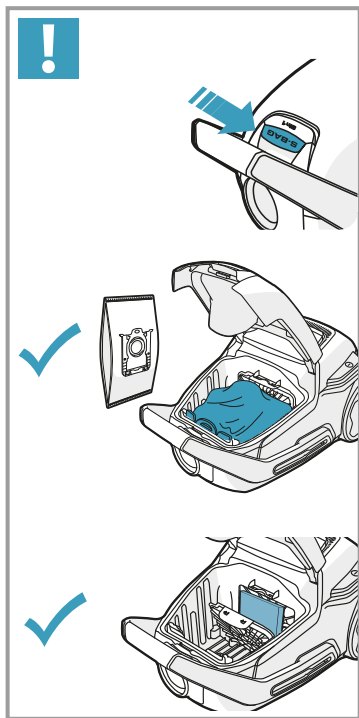

* Certain models only | Suivant les modèles | بعض الموديلات فقط | Само определени модели | Pouze u některých modelů | Nur bestimmte Modelle | Kun på visse modeller | Ainult kindlad mudelid | Solo algunos modelos | فقط برای بعضی مدلها | Vain tietyt mallit | Ορισμένα μόνο μοντέλα | Samo određeni modeli | Csak egyes típusoknál | Solo per alcuni modelli | Tik tam tikriems modeliams | Tikai noteiktiem modeļiem | Alleen bepaalde modellen | Kun enkelte modeller | Tyko niektóre modele | Solo alguns modelos | Doar pentru anumite modele | Только отдельные модели | Bara vissa modeller | Le določeni modeli | Len určité modely | Само код одређених модела | Yalnızca bazı modellerde | Залежно від моделі

electrolux.com/shop

Ref: EF54
9000843053

Ref: EFH12W
9001951194

Ref: EFS1W
9001677682