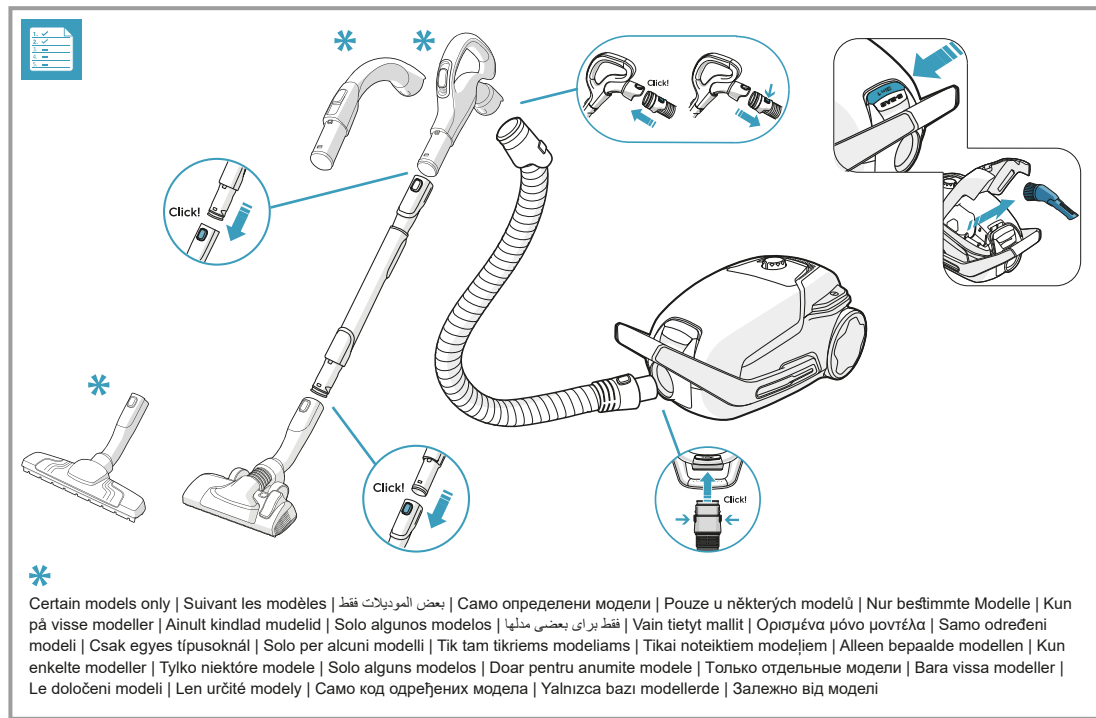

* Certain models only | Suivant les modèles | بعض الموديلات فقط | Само определени модели | Pouze u některých modelů | Nur bestimmte Modelle | Kun på visse modeller | Ainult kindlad mudelid | Solo algunos modelos | فقط برای بعضی مدلها | Vain tietyt mallit | Ορισμένα μόνο μοντέλα | Samo određeni modeli | Csak egyes típusoknál | Solo per alcuni modelli | Tik tam tikriems modeliams | Tikai noteiktiem modeļiem | Alleen bepaalde modellen | Kun enkelte modeller | Tyko niektóre modele | Solo alguns modelos | Doar pentru anumite modele | Только отдельные модели | Bara vissa modeller | Le določeni modeli | Len určité modely | Само код одређених модела | Yalnızca bazı modellerde | Залежно від моделі