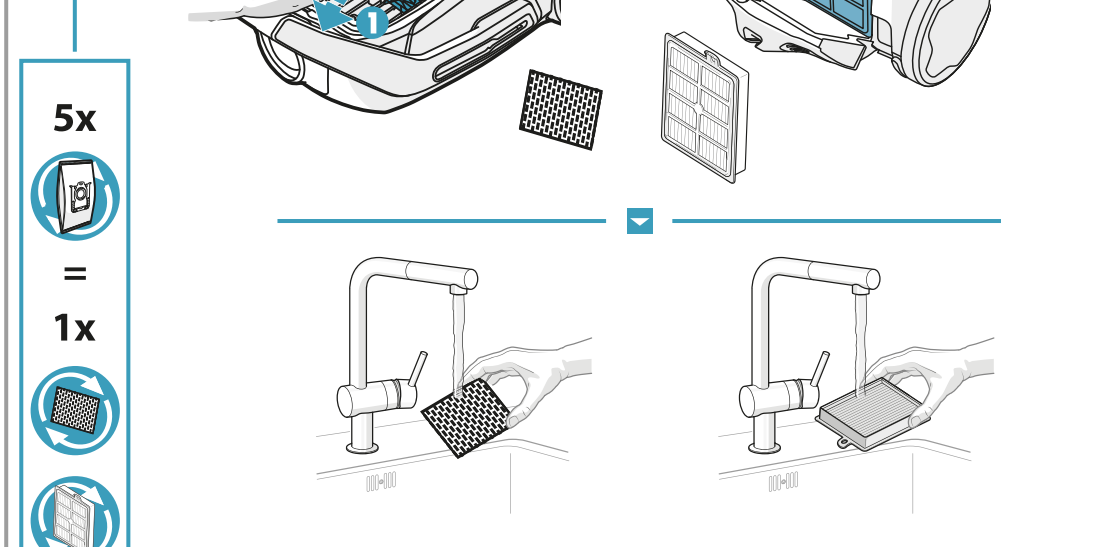

* Certain models only | Suivant les modèles | بعض الموديلات فقط | Само определени модели | Pouze u některých modelů | Nur bestimmte Modelle | Kun på visse modeller | Ainult kindlad mudelid | Solo algunos modelos | فقط برای بعضی مدلها | Vain tietyt mallit | Ορισμένα μόνο μοντέλα | Samo određeni modeli | Csak egyes típusoknál | Solo per alcuni modelli | Tik tam tikriems modeliams | Tikai noteiktiem modeļiem | Alleen bepaalde modellen | Kun enkelte modeller | Tyko niektóre modele | Solo alguns modelos | Doar pentru anumite modele | Только отдельные модели | Bara vissa modeller | Le določeni modeli | Len určité modely | Само код одређених модела | Yalnızca bazı modellerde | Залежно від моделі

electrolux.com/shop

Ref: EF54
9000843053

Ref: EFH12W
9001951194

Ref: EFS1W
9001677682