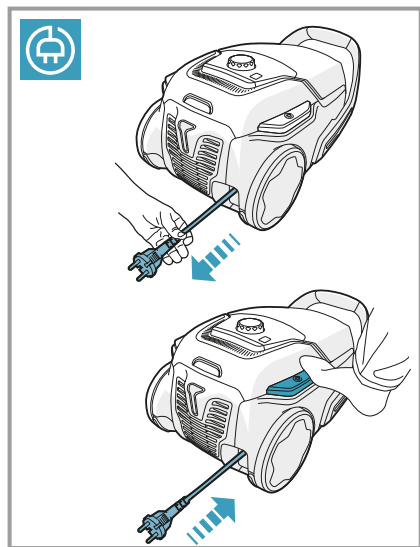

* Certain models only | Suivant les modèles | بعض الموديلات فقط | Само определени модели | Pouze u některých modelů | Nur bestimmte Modelle | Kun på visse modeller | Ainult kindlad mudelid | Solo algunos modelos | فقط برای بعضی مدلها | Vain tietyt mallit | Ορισμένα μόνο μοντέλα | Samo određeni modeli | Csak egyes típusoknál | Solo per alcuni modelli | Tik tam tikriems modeliams | Tikai noteiktiem modeļiem | Alleen bepaalde modellen | Kun enkelte modeller | Tyko niektóre modele | Solo alguns modelos | Doar pentru anumite modele | Только отдельные модели | Bara vissa modeller | Le določeni modeli | Len určité modely | Само код одређених модела | Yalnızca bazı modellerde | Залежно від моделі

electrolux.com/shop

Ref: EF54
9000843053

Ref: EFH12W
9001951194

Ref: EFS1W
9001677682