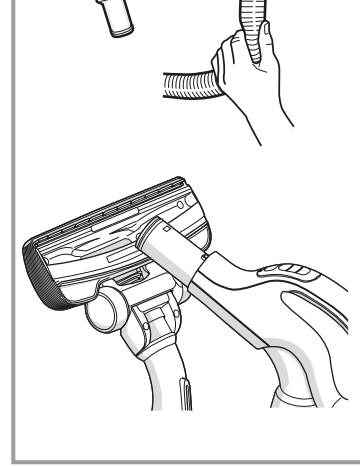

* Certain models only | Suivant les modèles | بعض الموديلات فقط | Само определени модели | Pouze u některých modelů | Nur bestimmte Modelle | Kun på visse modeller | Ainult kindlad mudelid | Solo algunos modelos | فقط برای بعضی مدلها | Vain tietyt mallit | Ορισμένα μόνο μοντέλα | Samo određeni modeli | Csak egyes típusoknál | Solo per alcuni modelli | Tik tam tikriems modeliams | Tikai noteiktiem modeļiem | Alleen bepaalde modellen | Kun enkelte modeller | Tyko niektóre modele | Solo alguns modelos | Doar pentru anumite modele | Только отдельные модели | Bara vissa modeller | Le določeni modeli | Len určité modely | Само код одређених модела | Yalnızca bazı modellerde | Залежно від моделі

electrolux.com/shop

Ref: EF54
9000843053

Ref: EFH12W
9001951194

Ref: EFS1W
9001677682