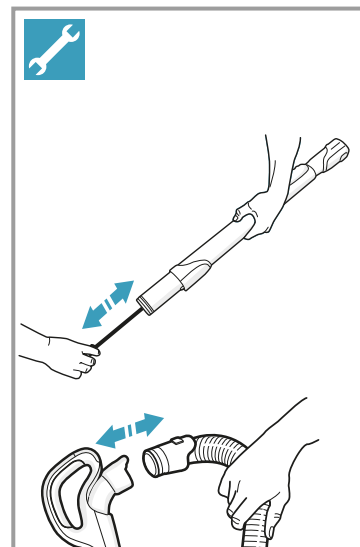

* Certain models only | Suivant les modèles | بعض الموديلات فقط | Само определени модели | Pouze u některých modelů | Nur bestimmte Modelle | Kun på visse modeller | Ainult kindlad mudelid | Solo algunos modelos | فقط برای بعضی مدلها | Vain tietyt mallit | Ορισμένα μόνο μοντέλα | Samo određeni modeli | Csak egyes típusoknál | Solo per alcuni modelli | Tik tam tikriems modeliams | Tikai noteiktiem modeļiem | Alleen bepaalde modellen | Kun enkelte modeller | Tyko niektóre modele | Solo alguns modelos | Doar pentru anumite modele | Только отдельные модели | Bara vissa modeller | Le določeni modeli | Len určité modely | Само код одређених модела | Yalnızca bazı modellerde | Залежно від моделі

electrolux.com/shop

Ref: EF54
9000843053

Ref: EFH12W
9001951194

Ref: EFS1W
9001677682