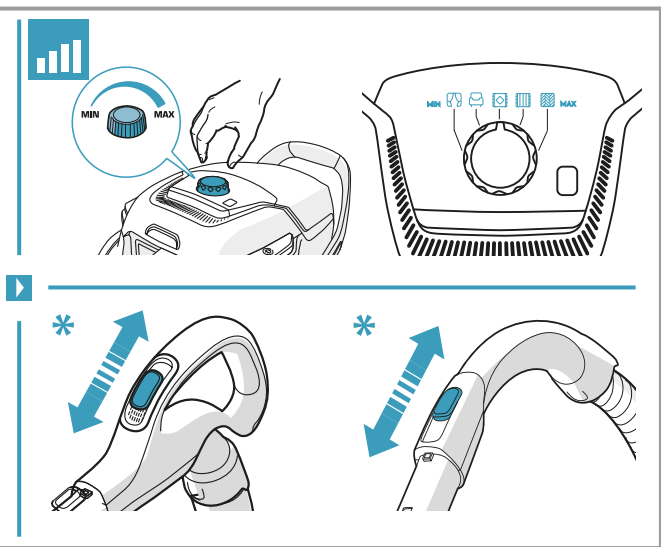

* Certain models only | Suivant les modèles | بعض الموديلات فقط | Само определени модели | Pouze u některých modelů | Nur bestimmte Modelle | Kun på visse modeller | Ainult kindlad mudelid | Solo algunos modelos | فقط برای بعضی مدلها | Vain tietyt mallit | Ορισμένα μόνο μοντέλα | Samo određeni modeli | Csak egyes típusoknál | Solo per alcuni modelli | Tik tam tikriems modeliams | Tikai noteiktiem modeļiem | Alleen bepaalde modellen | Kun enkelte modeller | Tyko niektóre modele | Solo alguns modelos | Doar pentru anumite modele | Только отдельные модели | Bara vissa modeller | Le določeni modeli | Len určité modely | Само код одређених модела | Yalnızca bazı modellerde | Залежно від моделі

electrolux.com/shop

Ref: EF54
9000843053

Ref: EFH12W
9001951194

Ref: EFS1W
9001677682