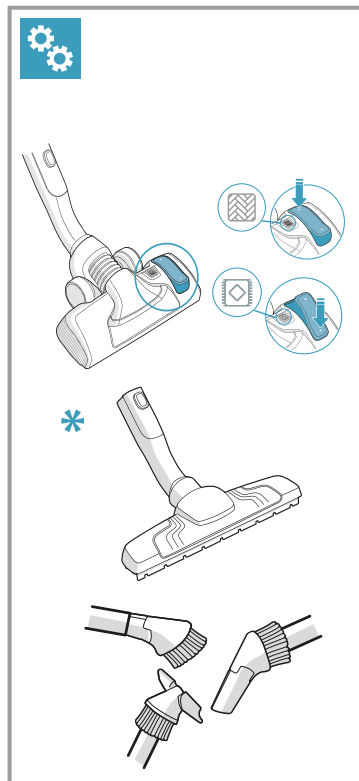

* Certain models only | Suivant les modèles | بعض الموديلات فقط | Само определени модели | Pouze u některých modelů | Nur bestimmte Modelle | Kun på visse modeller | Ainult kindlad mudelid | Solo algunos modelos | فقط برای بعضی مدلها | Vain tietyt mallit | Ορισμένα μόνο μοντέλα | Samo određeni modeli | Csak egyes típusoknál | Solo per alcuni modelli | Tik tam tikriems modeliams | Tikai noteiktiem modeļiem | Alleen bepaalde modellen | Kun enkelte modeller | Tyko niektóre modele | Solo alguns modelos | Doar pentru anumite modele | Только отдельные модели | Bara vissa modeller | Le določeni modeli | Len určité modely | Само код одређених модела | Yalnızca bazı modellerde | Залежно від моделі

electrolux.com/shop

Ref: EF54
9000843053

Ref: EFH12W
9001951194

Ref: EFS1W
9001677682