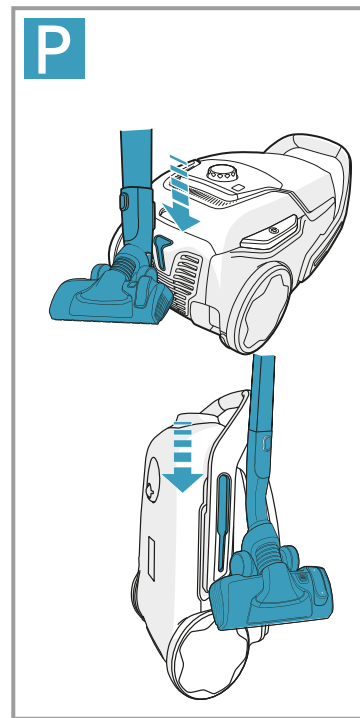

* Certain models only | Suivant les modèles | بعض الموديلات فقط | Само определени модели | Pouze u některých modelů | Nur bestimmte Modelle | Kun på visse modeller | Ainult kindlad mudelid | Solo algunos modelos | فقط برای بعضی مدلها | Vain tietyt mallit | Ορισμένα μόνο μοντέλα | Samo određeni modeli | Csak egyes típusoknál | Solo per alcuni modelli | Tik tam tikriems modeliams | Tikai noteiktiem modeļiem | Alleen bepaalde modellen | Kun enkelte modeller | Tyko niektóre modele | Solo alguns modelos | Doar pentru anumite modele | Только отдельные модели | Bara vissa modeller | Le določeni modeli | Len určité modely | Само код одређених модела | Yalnızca bazı modellerde | Залежно від моделі

electrolux.com/shop

Ref: EF54
9000843053

Ref: EFH12W
9001951194

Ref: EFS1W
9001677682